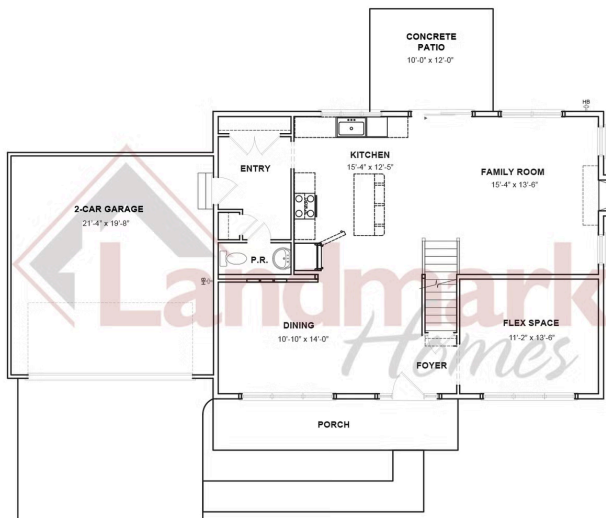

FIRST FLOOR

© 2026 Landmark Builders, Inc. We enforce our intellectual property rights to the fullest extent permitted by applicable law. Elevations and landscaping are artists' conceptions only. Actual construction documents take precedence over artwork. Similar photos shown are for representative purposes only. Details subject to change without notification. See Community Sales Manager for details.

Document generated 4/24/26