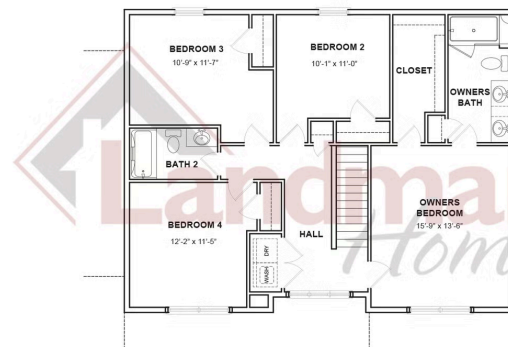

© 2026 Landmark Builders, Inc. We enforce our intellectual property rights to the fullest extent permitted by applicable law. Elevations and landscaping are artists' conceptions only. Actual construction documents take precedence over artwork. Similar photos shown are for representative purposes only. Details subject to change without notification. See Community Sales Manager for details.

Document generated 4/24/26