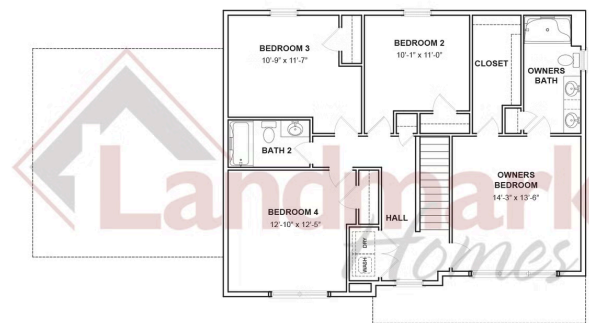

© 2026 Landmark Builders, Inc. We enforce our intellectual property rights to the fullest extent permitted by applicable law. Elevations and landscaping are artists' conceptions only. Actual construction documents take precedence over artwork. Similar photos shown are for representative purposes only. Details subject to change without notification. See Community Sales Manager for details.

Document generated 6/9/26