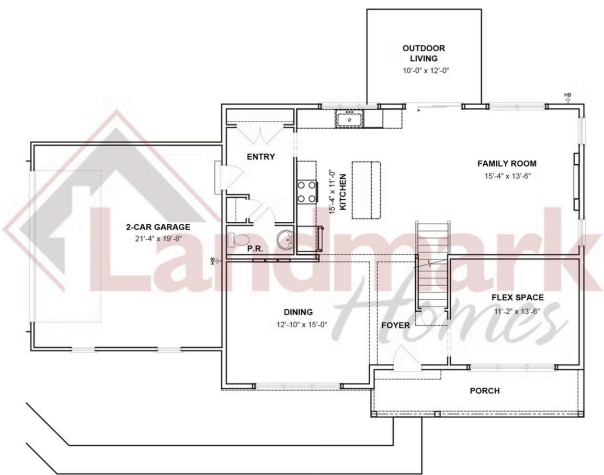

© 2026 Landmark Builders, Inc. We enforce our intellectual property rights to the fullest extent permitted by applicable law. Elevations and landscaping are artists' conceptions only. Actual construction documents take precedence over artwork. Similar photos shown are for representative purposes only. Details subject to change without notification. See Community Sales Manager for details.

Document generated 4/28/26