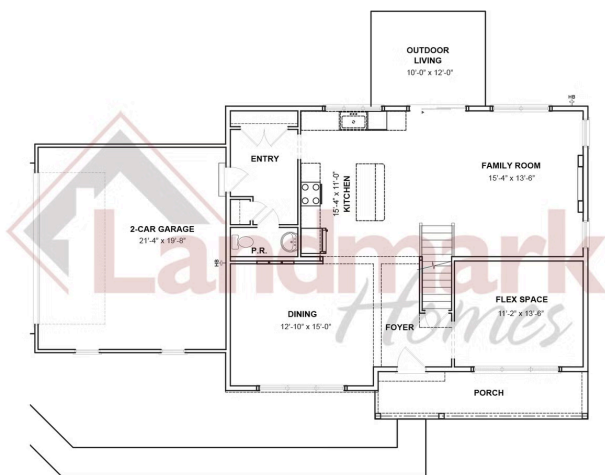

© 2026 Landmark Builders, Inc. We enforce our intellectual property rights to the fullest extent permitted by applicable law. Elevations and landscaping are artists' conceptions only. Actual construction documents take precedence over artwork. Similar photos shown are for representative purposes only. Details subject to change without notification. See Community Sales Manager for details.

Document generated 6/9/26