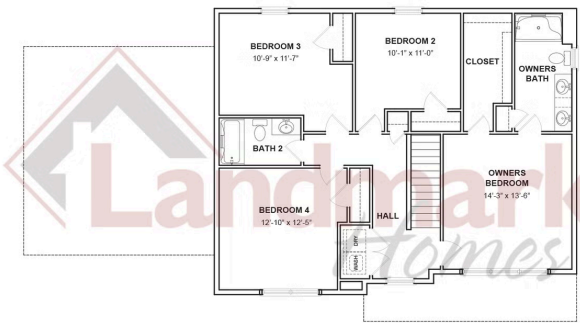

© 2026 Landmark Builders, Inc. We enforce our intellectual property rights to the fullest extent permitted by applicable law. Elevations and landscaping are artists' conceptions only. Actual construction documents take precedence over artwork. Similar photos shown are for representative purposes only. Details subject to change without notification. See Community Sales Manager for details.

Document generated 4/28/26