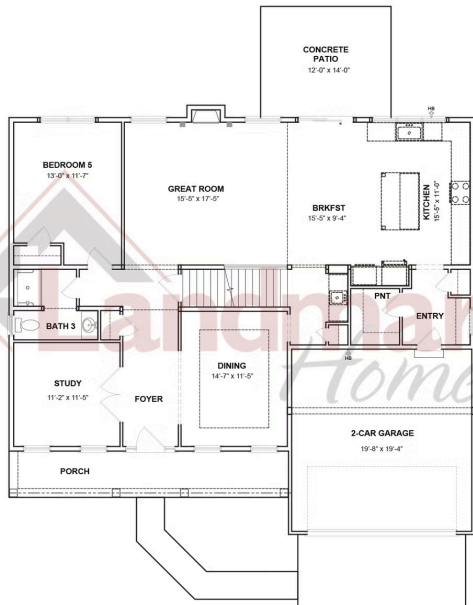

FIRST FLOOR

SECOND FLOOR