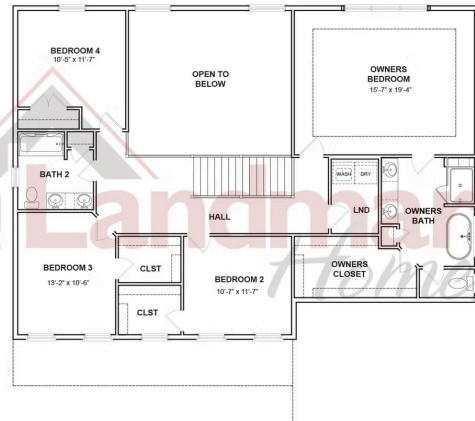

SALE PENDING

Home Priced at $749,800

KINGSTON

BEDROOMS: 5

BATHROOMS: 3.0

SQ FT: 3,024

The Meadows at Colonial Club | 1002 Edorma Court, Harrisburg, PA 17112 | Homesite: #2

SECOND FLOOR

© 2026 Landmark Builders, Inc. We enforce our intellectual property rights to the fullest extent permitted by applicable law. Elevations and landscaping are artists' conceptions only. Actual construction documents take precedence over artwork. Similar photos shown are for representative purposes only. Details subject to change without notification. See Community Sales Manager for details.

Document generated 4/24/26