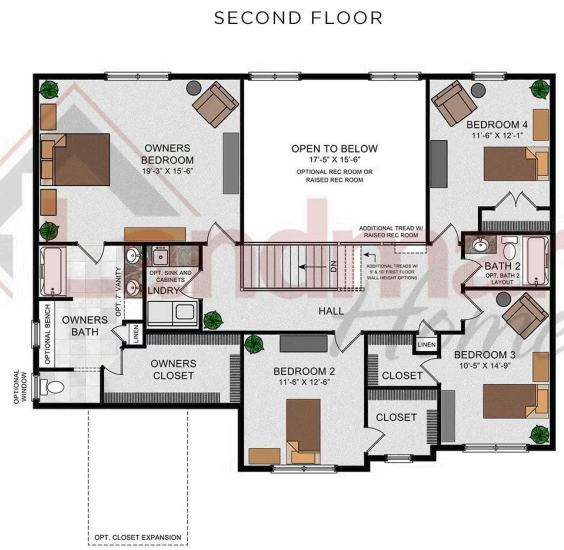

© 2026 Landmark Builders, Inc. We enforce our intellectual property rights to the fullest extent permitted by applicable law. Elevations and landscaping are artists' conceptions only. Actual construction documents take precedence over artwork. Similar photos shown are for representative purposes only. Details subject to change without notification. See Community Sales Manager for details.