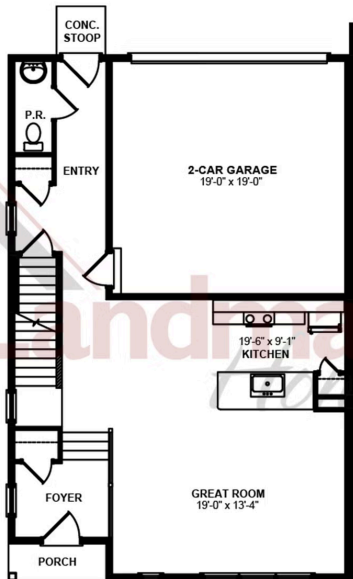

FIRST FLOOR - LEFT