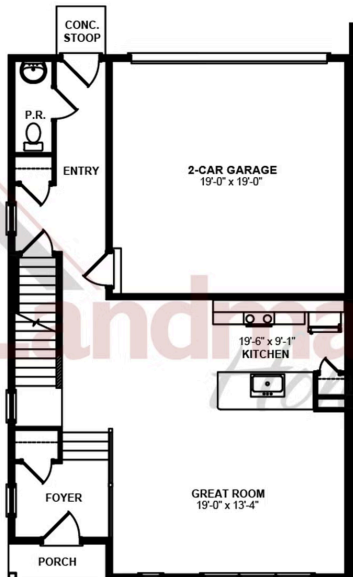

FIRST FLOOR - LEFT