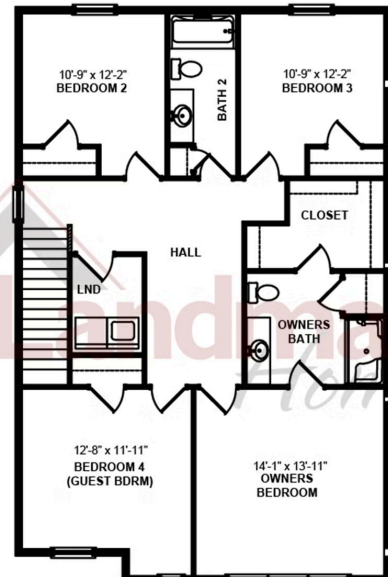

SECOND FLOOR - LEFT