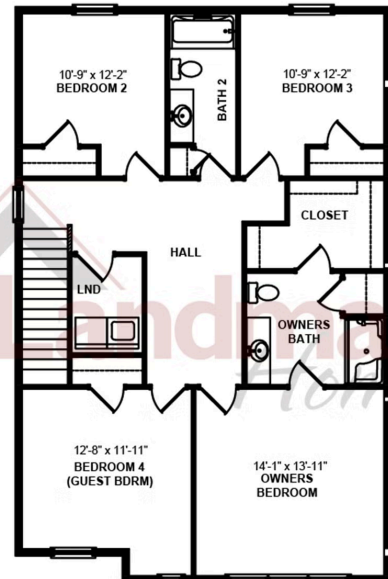

SECOND FLOOR - LEFT