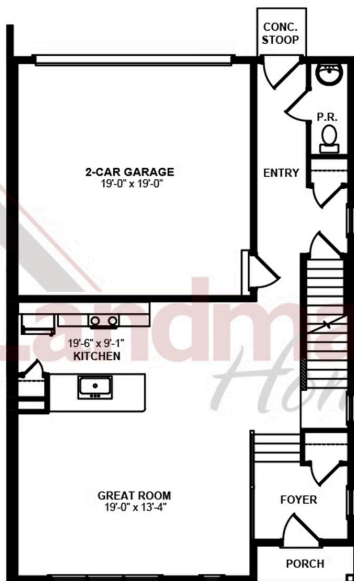

FIRST FLOOR - RIGHT