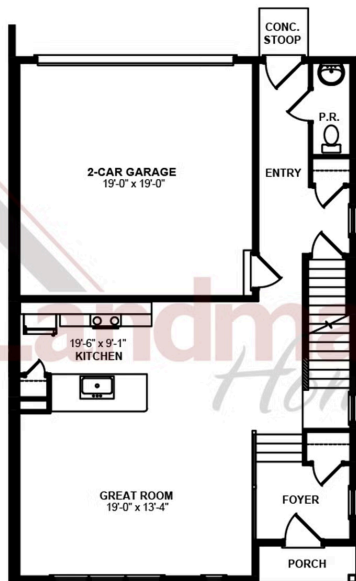

FIRST FLOOR - RIGHT