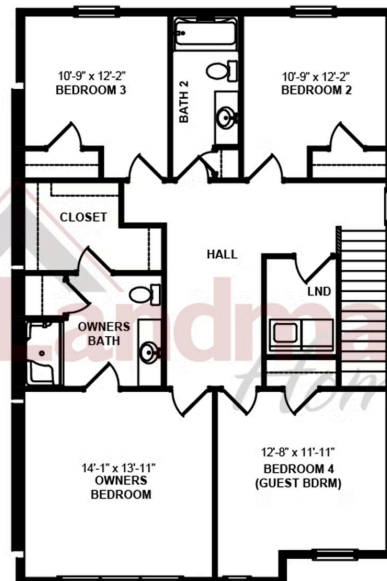

SECOND FLOOR - RIGHT