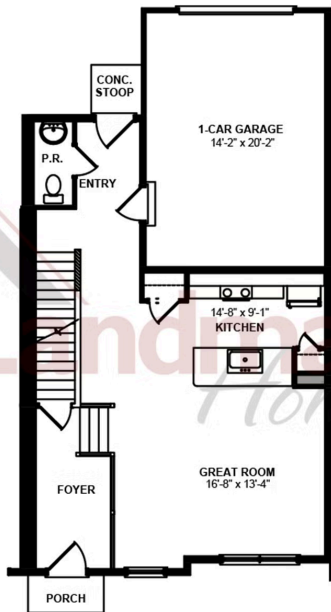

FIRST FLOOR - LEFT