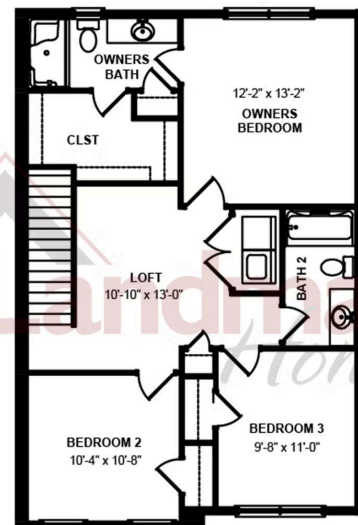

SECOND FLOOR - RIGHT