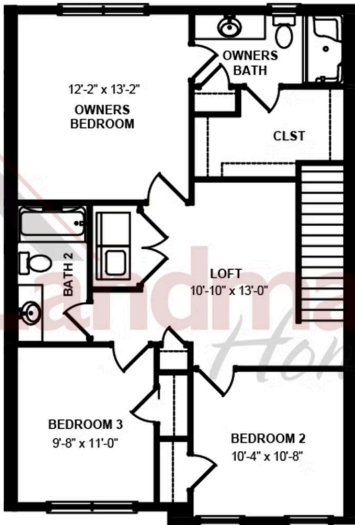

SECOND FLOOR - LEFT