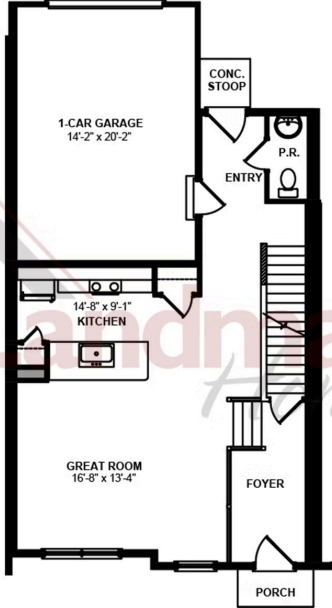

FIRST FLOOR - RIGHT