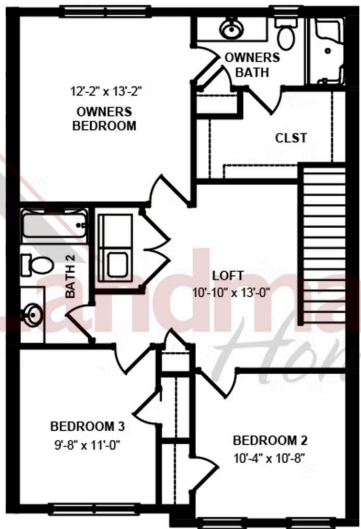

SECOND FLOOR - LEFT