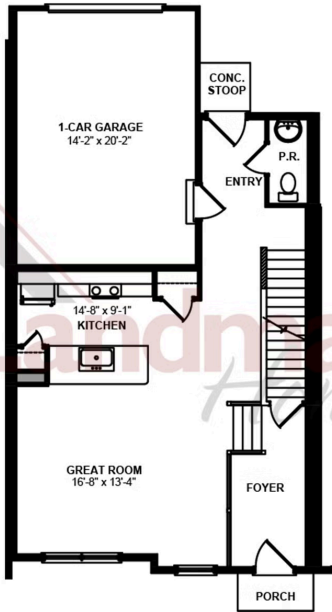

FIRST FLOOR - RIGHT