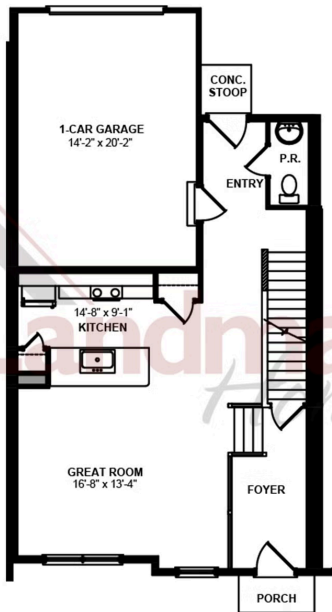

PERCY

BEDROOMS: 3

BATHROOMS: 2.5

SQ FT: 1,553

Meridian Heights | 49 N Conifer Dr, Elizabethtown, PA 17022 | Homesite: #4C4

FIRST FLOOR - RIGHT