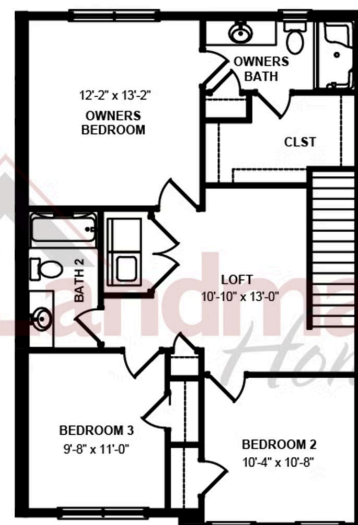

SECOND FLOOR - LEFT