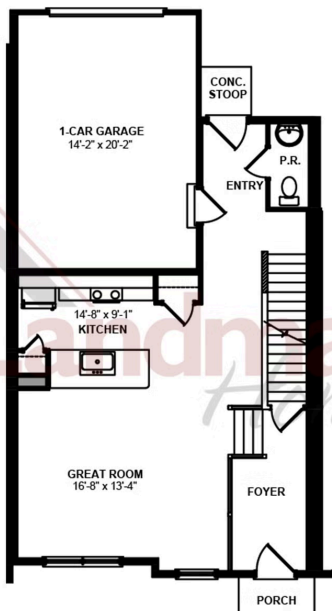

PERCY

BEDROOMS: 3

BATHROOMS: 2.5

SQ FT: 1,553

Meridian Heights | 49 N Conifer Dr, Elizabethtown, PA 17022 | Homesite: #4C4

FIRST FLOOR - RIGHT