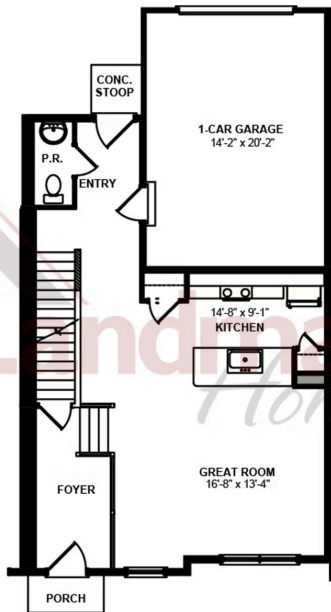

PERCY

BEDROOMS: 3

BATHROOMS: 2.5

SQ FT: 1,553

Meridian Heights | 47 N Conifer Dr, Elizabethtown, PA 17022 | Homesite: #4C3

FIRST FLOOR - LEFT