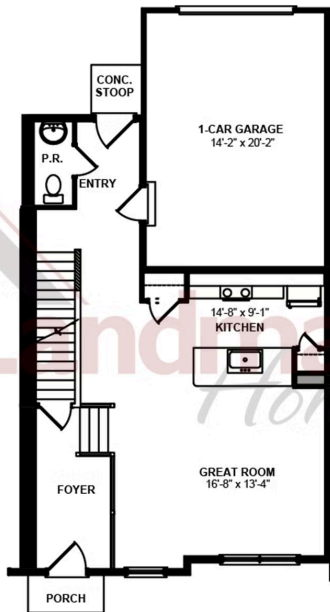

PERCY

BEDROOMS: 3

BATHROOMS: 2.5

SQ FT: 1,553

Meridian Heights | 47 N Conifer Dr, Elizabethtown, PA 17022 | Homesite: #4C3

FIRST FLOOR - LEFT