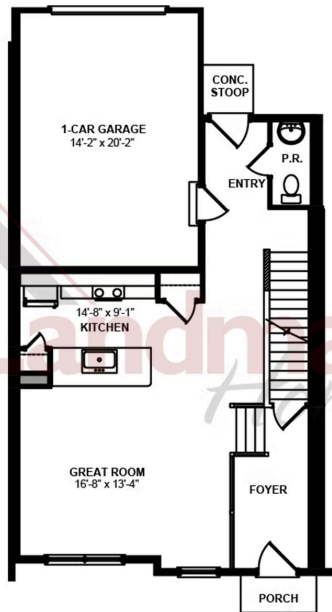

PERCY

BEDROOMS: 3

BATHROOMS: 2.5

SQ FT: 1,553

Meridian Heights | 45 N Conifer Dr, Elizabethtown, PA 17022 | Homesite: #4C2

FIRST FLOOR - RIGHT