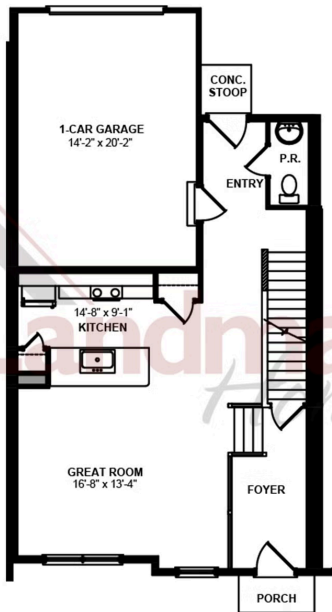

PERCY

BEDROOMS: 3

BATHROOMS: 2.5

SQ FT: 1,553

Meridian Heights | 45 N Conifer Dr, Elizabethtown, PA 17022 | Homesite: #4C2

FIRST FLOOR - RIGHT