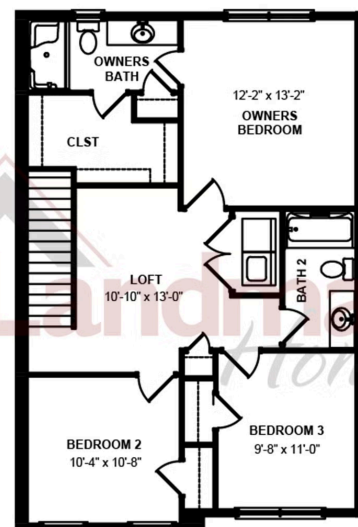

SECOND FLOOR - RIGHT