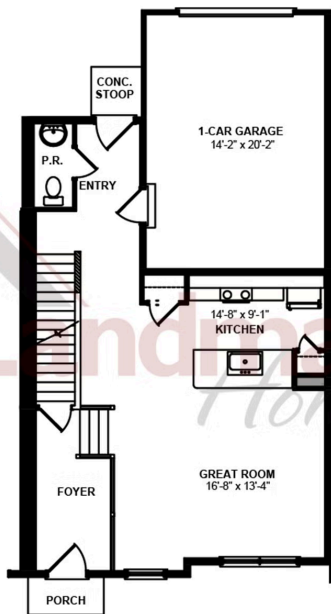

PERCY

BEDROOMS: 3

BATHROOMS: 2.5

SQ FT: 1,553

Meridian Heights | 43 N Conifer Dr, Elizabethtown, PA 17022 | Homesite: #4C1

FIRST FLOOR - LEFT