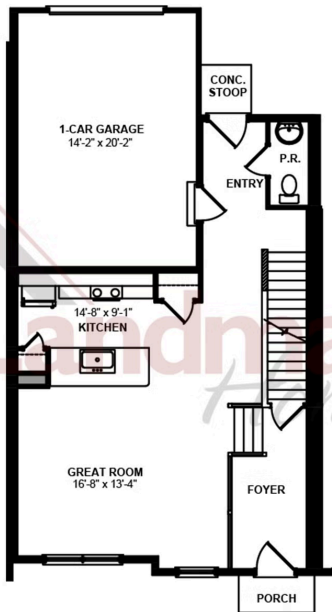

FIRST FLOOR - RIGHT