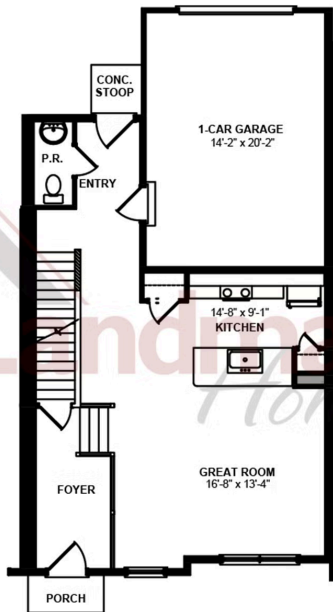

FIRST FLOOR - LEFT