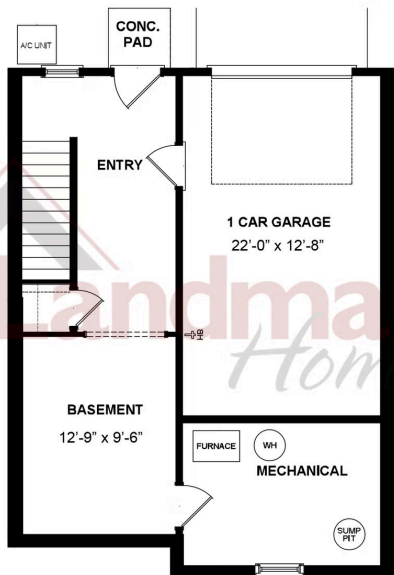

Home Priced at $373,400

DAWSON

BEDROOMS: 3

BATHROOMS: 2.5

SQ FT: 1,879

Meridian Heights | 46 N Conifer Drive, Elizabethtown, PA 17022 | Homesite: #4B6

BASEMENT LEVEL