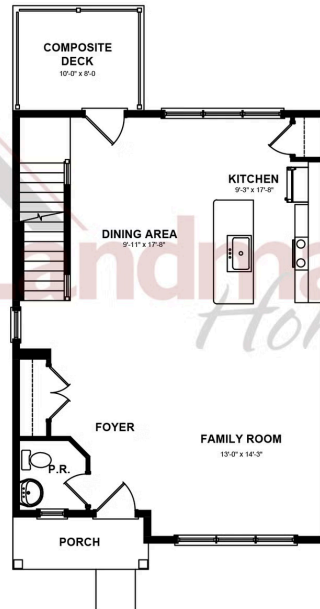

FIRST FLOOR