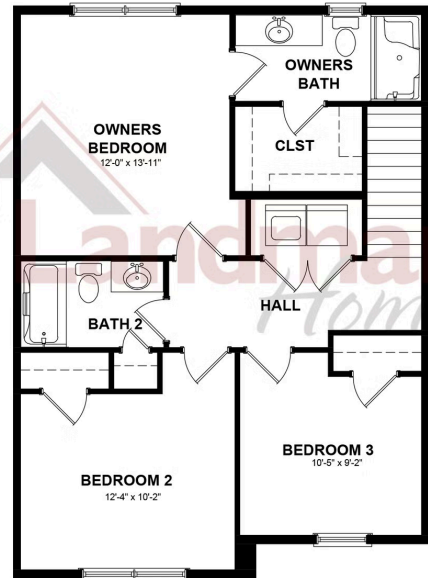

SECOND FLOOR