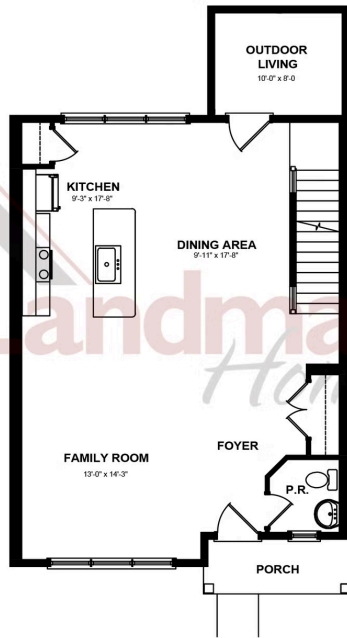

DAWSON

BEDROOMS: 3

BATHROOMS: 2.5

SQ FT: 1,680

Meridian Heights | 44 N Conifer Drive, Elizabethtown, PA 17022 | Homesite: #4B5

FIRST FLOOR