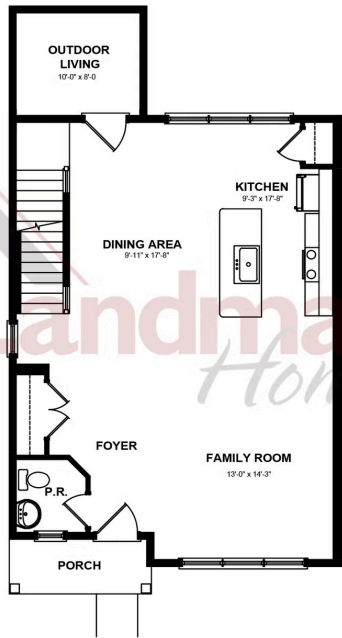

Home Priced at $351,000

DAWSON   **BEDROOMS: 3**   **BATHROOMS: 2.5**   **SQ FT: 1,680**

Meridian Heights | 42 N Conifer Drive, Elizabethtown, PA 17022 | Homesite: #4B4

FIRST FLOOR