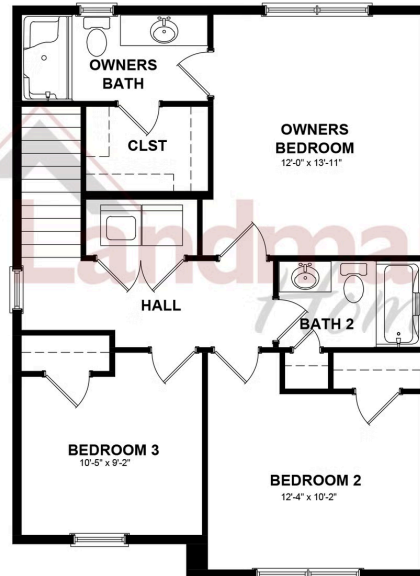

SECOND FLOOR