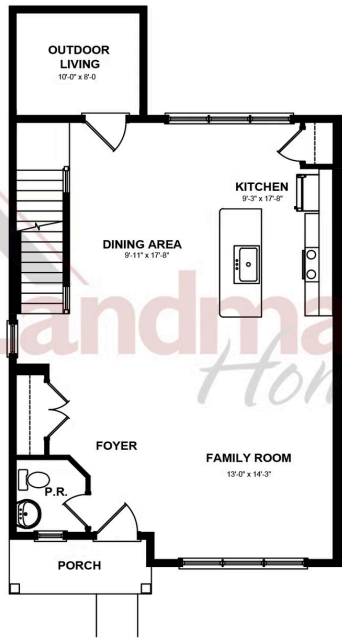

DAWSON

BEDROOMS: 3

BATHROOMS: 2.5

SQ FT: 1,680

Meridian Heights | 38 N Conifer Drive, Elizabethtown, PA 17022 | Homesite: #4B2

FIRST FLOOR