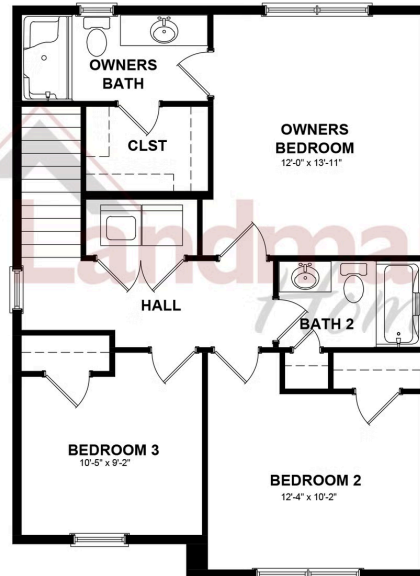

SECOND FLOOR

BASEMENT LEVEL

Document generated 6/3/26