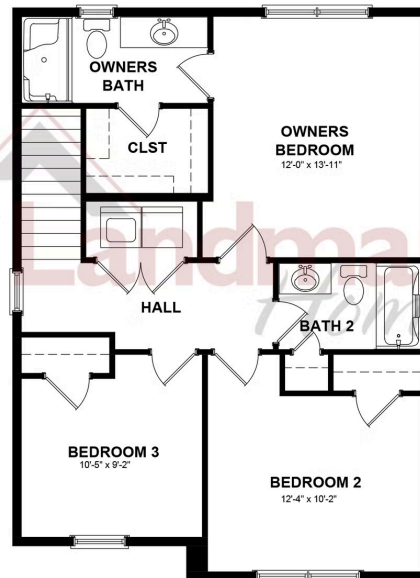

SECOND FLOOR