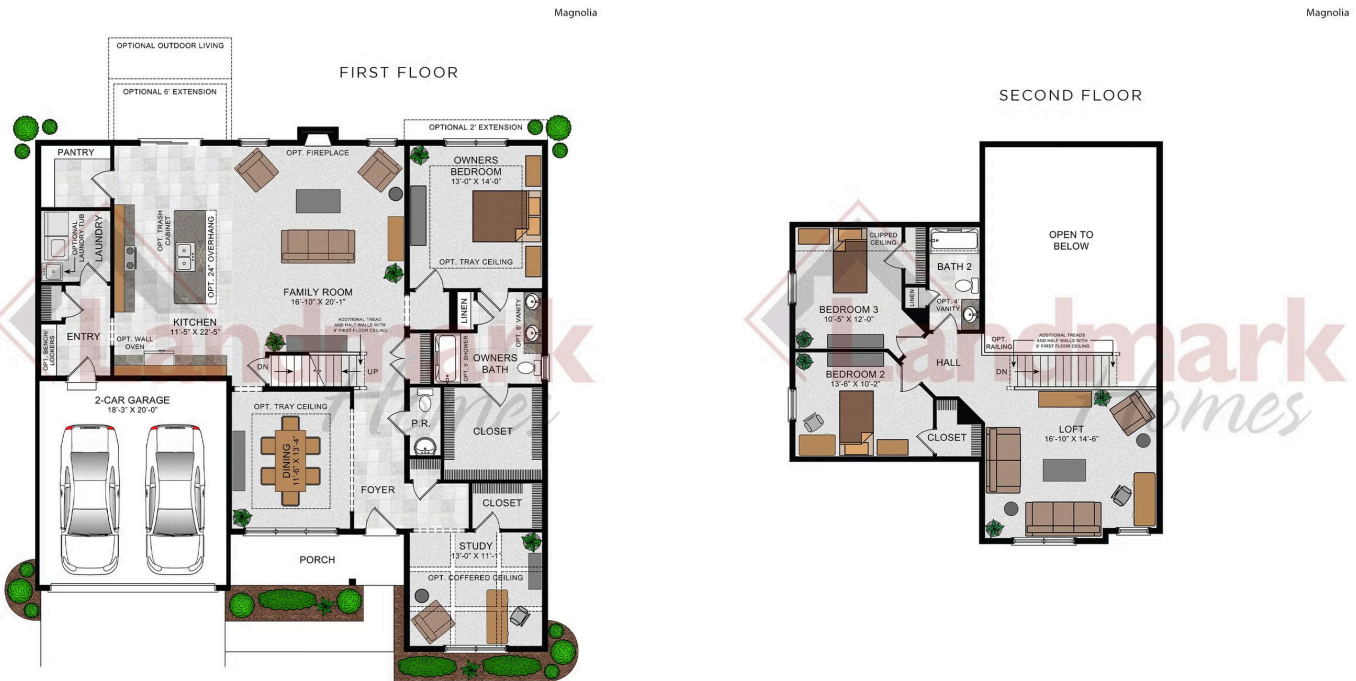

© 2026 Landmark Builders, Inc. We enforce our intellectual property rights to the fullest extent permitted by applicable law. Elevations and landscaping are artists' conceptions only. Actual construction documents take precedence over artwork. Similar photos shown are for representative purposes only. Details subject to change without notification. See Community Sales Manager for details. Document generated 5/14/26