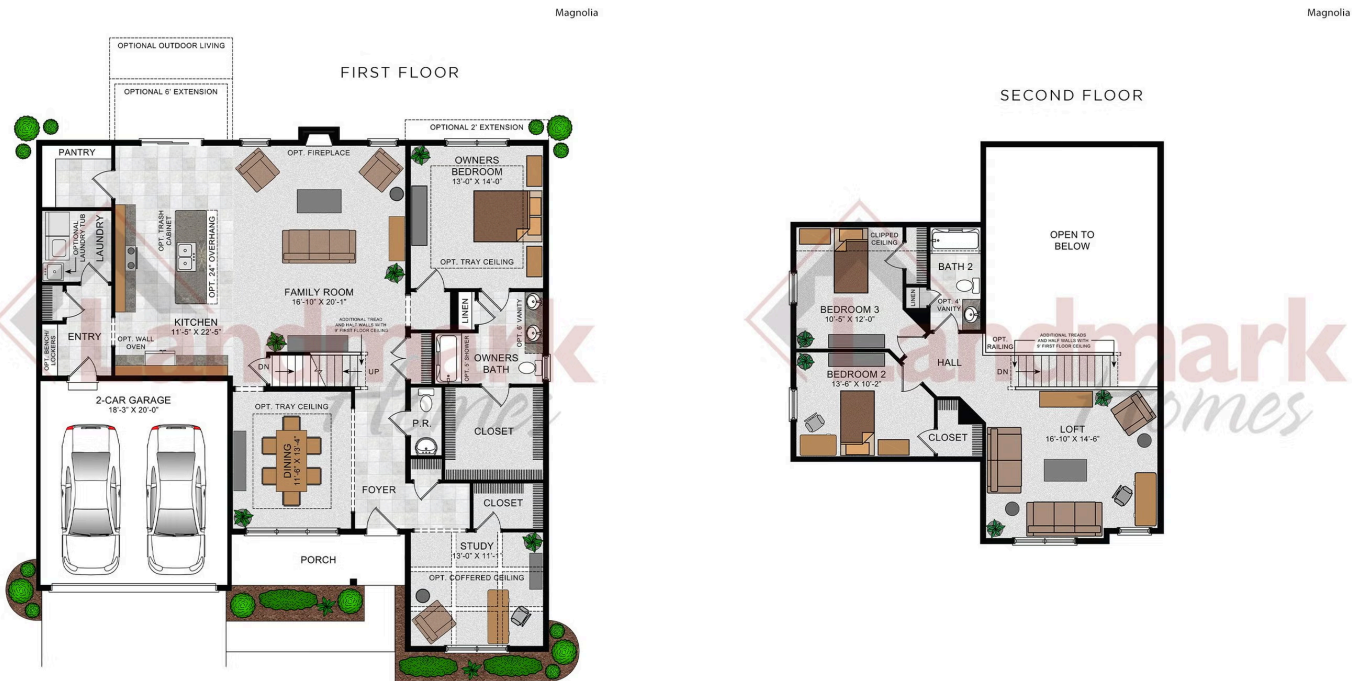

© 2026 Landmark Builders, Inc. We enforce our intellectual property rights to the fullest extent permitted by applicable law. Elevations and landscaping are artists' conceptions only. Actual construction documents take precedence over artwork. Similar photos shown are for representative purposes only. Details subject to change without notification. See Community Sales Manager for details. Document generated 6/3/26