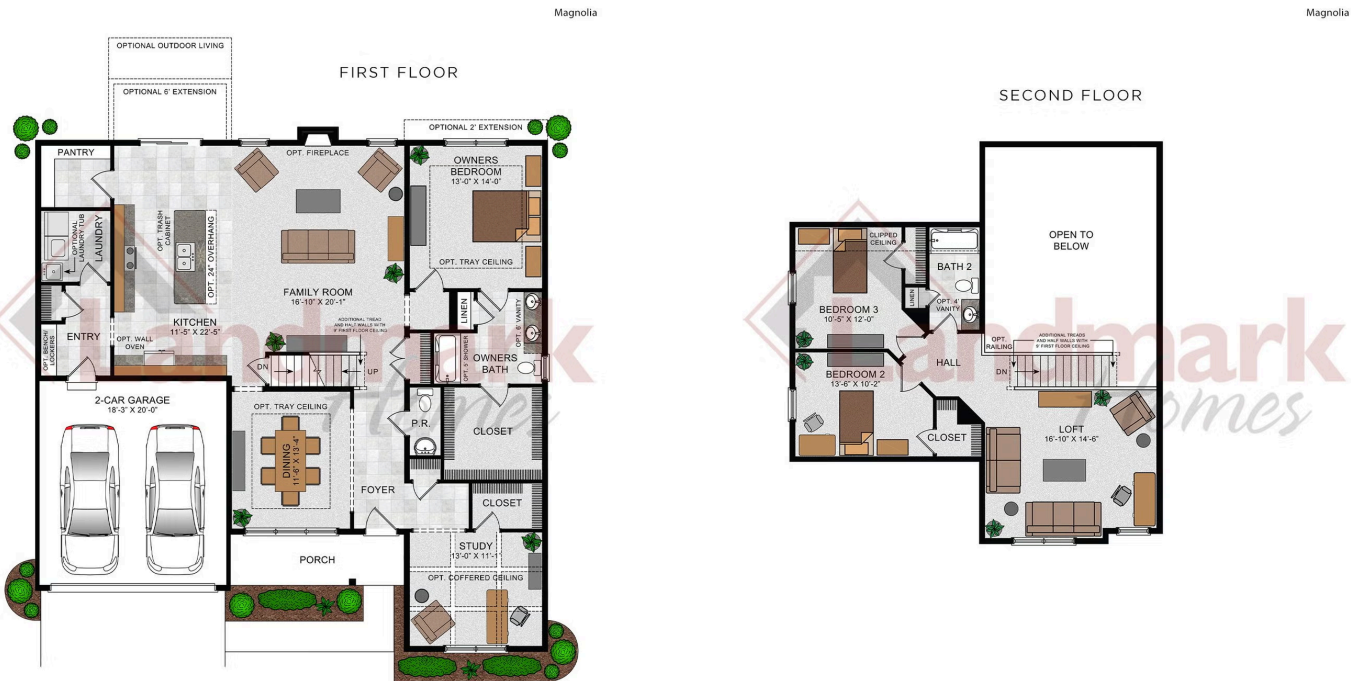

© 2026 Landmark Builders, Inc. We enforce our intellectual property rights to the fullest extent permitted by applicable law. Elevations and landscaping are artists' conceptions only. Actual construction documents take precedence over artwork. Similar photos shown are for representative purposes only. Details subject to change without notification. See Community Sales Manager for details. Document generated 4/24/26