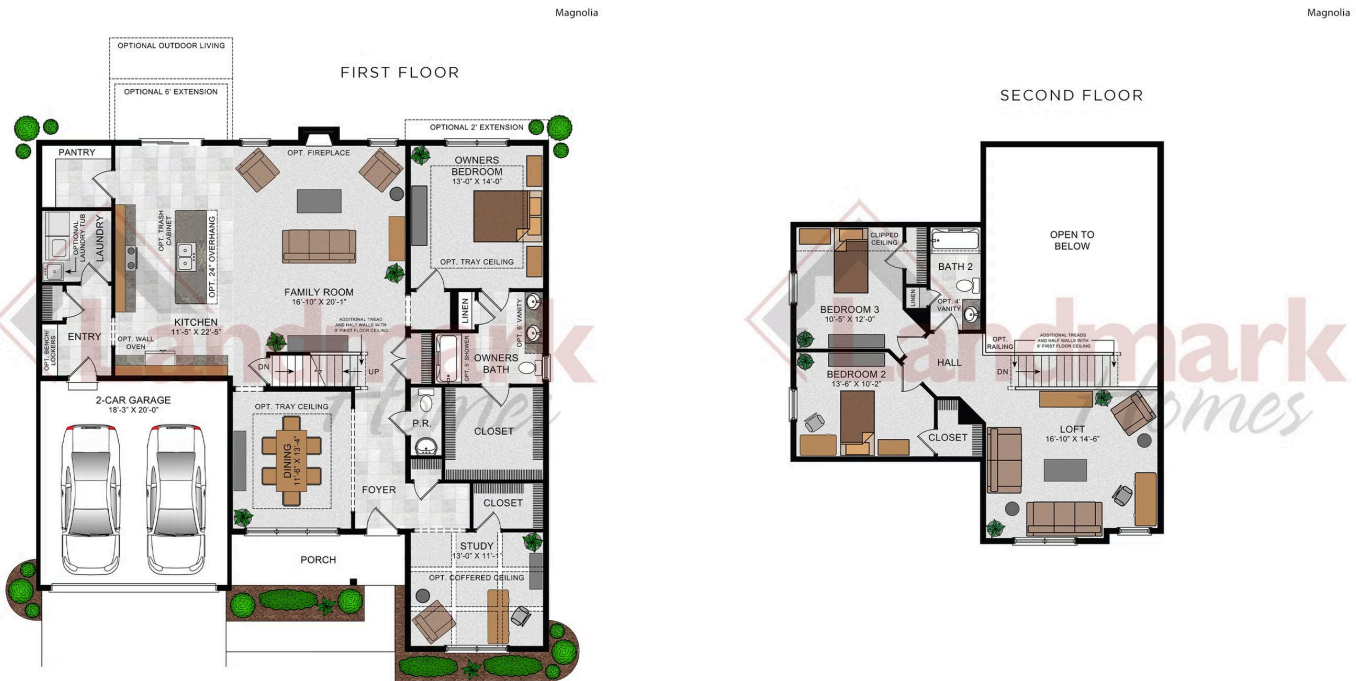

© 2026 Landmark Builders, Inc. We enforce our intellectual property rights to the fullest extent permitted by applicable law. Elevations and landscaping are artists' conceptions only. Actual construction documents take precedence over artwork. Similar photos shown are for representative purposes only. Details subject to change without notification. See Community Sales Manager for details. Document generated 6/23/26