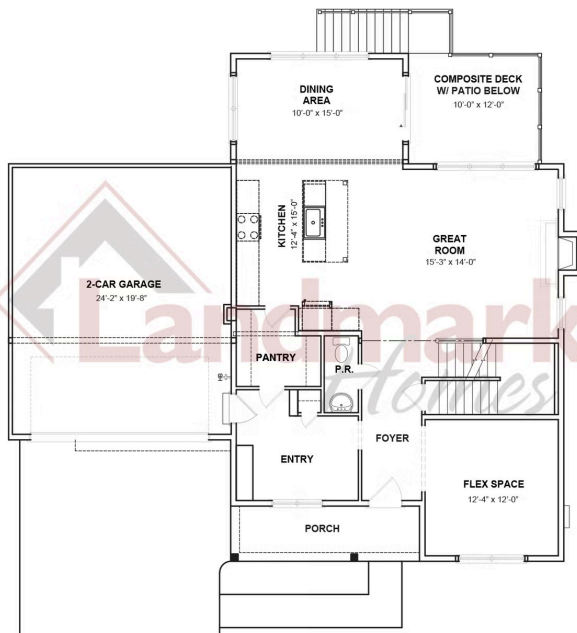

FIRST FLOOR