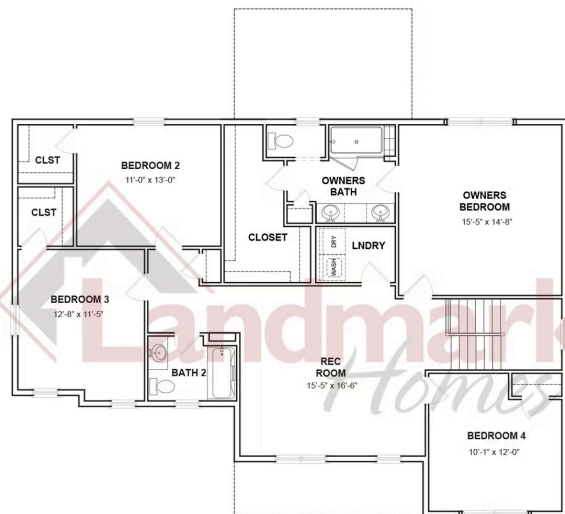

SECOND FLOOR