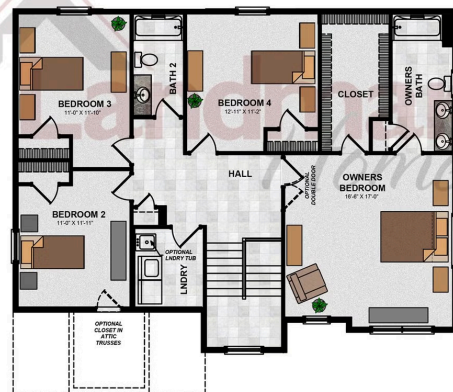

Home Priced at $635,900

CHARLOTTE
 BEDROOMS: 4
 BATHROOMS: 2.5
 SQ FT: 2,739

Mountain View Estates | 127 South Mountain Drive, Carlisle, PA 17013 | Homesite: #77

SECOND FLOOR

© 2026 Landmark Builders, Inc. We enforce our intellectual property rights to the fullest extent permitted by applicable law. Elevations and landscaping are artists' conceptions only. Actual construction documents take precedence over artwork. Similar photos shown are for representative purposes only. Details subject to change without notification. See Community Sales Manager for details.

Document generated 6/10/26