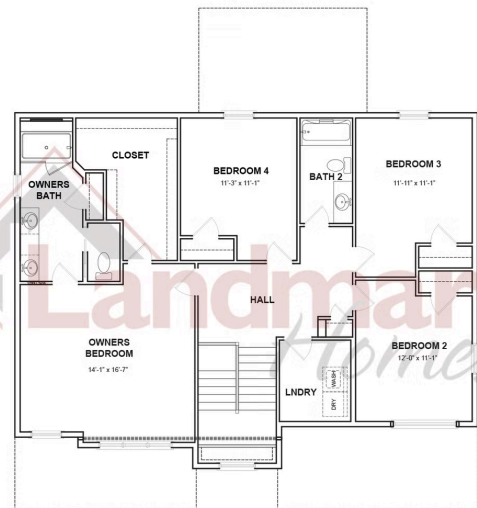

SECOND FLOOR