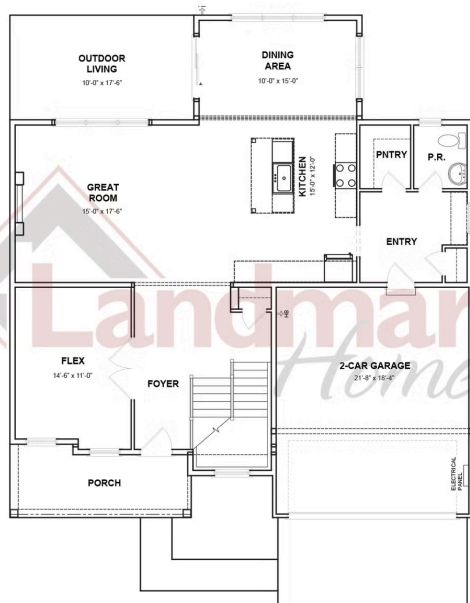

FIRST FLOOR