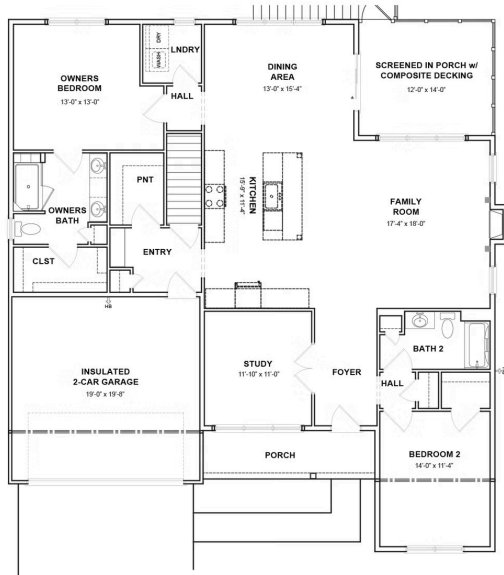

FIRST FLOOR

© 2026 Landmark Builders, Inc. We enforce our intellectual property rights to the fullest extent permitted by applicable law. Elevations and landscaping are artists' conceptions only. Actual construction documents take precedence over artwork. Similar photos shown are for representative purposes only. Details subject to change without notification. See Community Sales Manager for details.