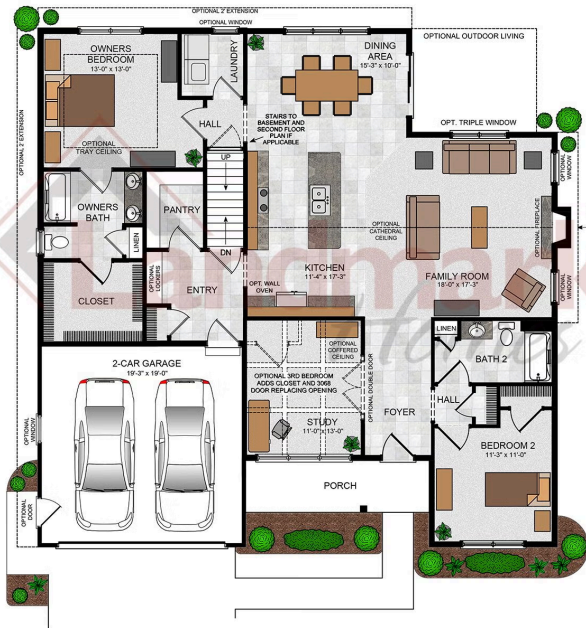

© 2026 Landmark Builders, Inc. We enforce our intellectual property rights to the fullest extent permitted by applicable law. Elevations and landscaping are artists' conceptions only. Actual construction documents take precedence over artwork. Similar photos shown are for representative purposes only. Details subject to change without notification. See Community Sales Manager for details.