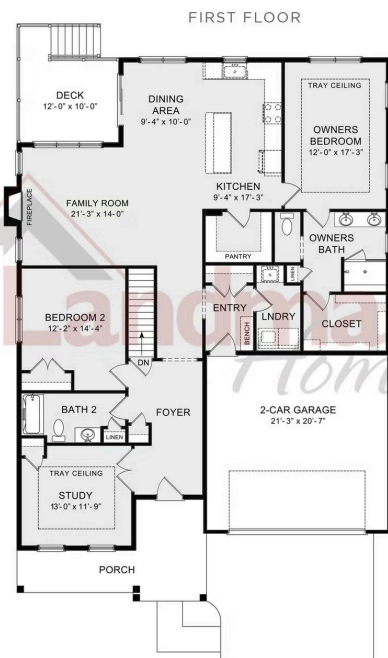

© 2026 Landmark Builders, Inc. We enforce our intellectual property rights to the fullest extent permitted by applicable law. Elevations and landscaping are artists' conceptions only. Actual construction documents take precedence over artwork. Similar photos shown are for representative purposes only. Details subject to change without notification. See Community Sales Manager for details.

Document generated 5/19/26