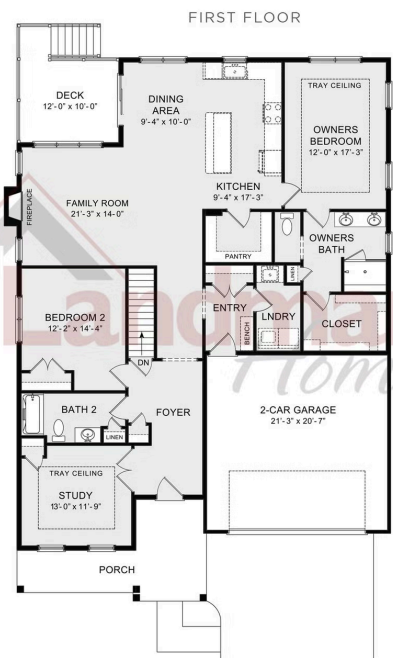

© 2026 Landmark Builders, Inc. We enforce our intellectual property rights to the fullest extent permitted by applicable law. Elevations and landscaping are artists' conceptions only. Actual construction documents take precedence over artwork. Similar photos shown are for representative purposes only. Details subject to change without notification. See Community Sales Manager for details.

Document generated 4/28/26