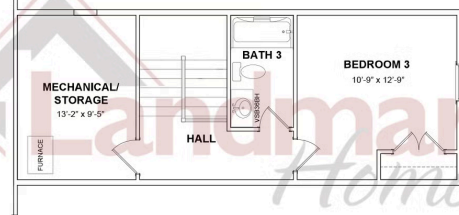

UNDER CONSTRUCTION

Home Priced at $480,600

CHELSEA DUPLEX

BEDROOMS: 3

BATHROOMS: 3.0

SQ FT: 2,125

Winding Creek 55+ Living | 529 Stone Gate Boulevard, Annville, PA 17003 | Homesite: #327

SECOND FLOOR

© 2026 Landmark Builders, Inc. We enforce our intellectual property rights to the fullest extent permitted by applicable law. Elevations and landscaping are artists' conceptions only. Actual construction documents take precedence over artwork. Similar photos shown are for representative purposes only. Details subject to change without notification. See Community Sales Manager for details. Document generated 4/24/26