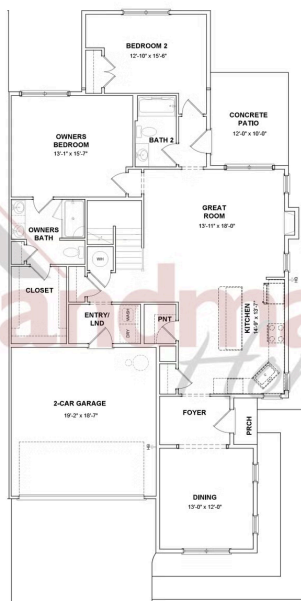

FIRST FLOOR

SECOND FLOOR