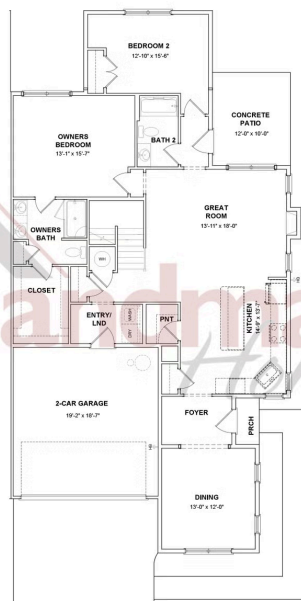

FIRST FLOOR

SECOND FLOOR