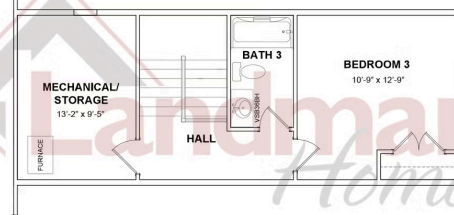

MOVE-IN READY

Home Priced at $480,600

CHELSEA DUPLEX

BEDROOMS: 3

BATHROOMS: 3.0

SQ FT: 2,125

Winding Creek 55+ Living | 529 Stone Gate Boulevard, Annville, PA 17003 | Homesite: #327

SECOND FLOOR

© 2026 Landmark Builders, Inc. We enforce our intellectual property rights to the fullest extent permitted by applicable law. Elevations and landscaping are artists' conceptions only. Actual construction documents take precedence over artwork. Similar photos shown are for representative purposes only. Details subject to change without notification. See Community Sales Manager for details.

Document generated 6/3/26