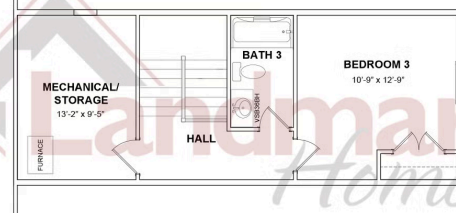

MOVE-IN READY

Representative Photo Only

Home Priced at $474,600

CHELSEA DUPLEX

BEDROOMS: 3

BATHROOMS: 3.0

SQ FT: 2,125

Winding Creek 55+ Living | 529 Stone Gate Boulevard, Annville, PA 17003 | Homesite: #327

SECOND FLOOR

© 2026 Landmark Builders, Inc. We enforce our intellectual property rights to the fullest extent permitted by applicable law. Elevations and landscaping are artists' conceptions only. Actual construction documents take precedence over artwork. Similar photos shown are for representative purposes only. Details subject to change without notification. See Community Sales Manager for details. Document generated 6/23/26