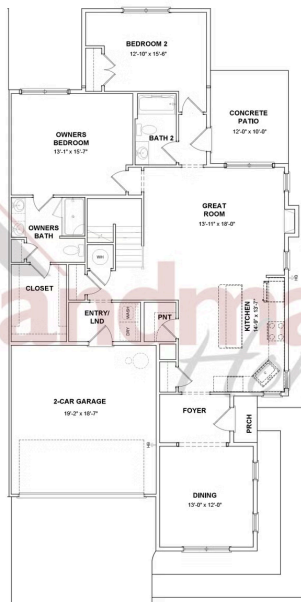

FIRST FLOOR

SECOND FLOOR