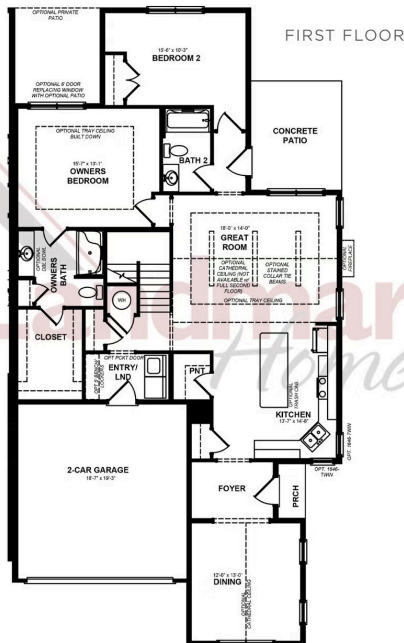

© 2026 Landmark Builders, Inc. We enforce our intellectual property rights to the fullest extent permitted by applicable law. Elevations and landscaping are artists' conceptions only. Actual construction documents take precedence over artwork. Similar photos shown are for representative purposes only. Details subject to change without notification. See Community Sales Manager for details. Document generated 6/25/26