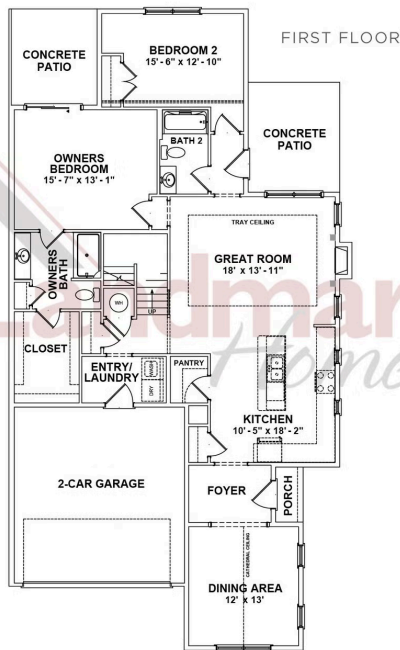

SECOND FLOOR

© 2026 Landmark Builders, Inc. We enforce our intellectual property rights to the fullest extent permitted by applicable law. Elevations and landscaping are artists' conceptions only. Actual construction documents take precedence over artwork. Similar photos shown are for representative purposes only. Details subject to change without notification. See Community Sales Manager for details.

Document generated 5/14/26