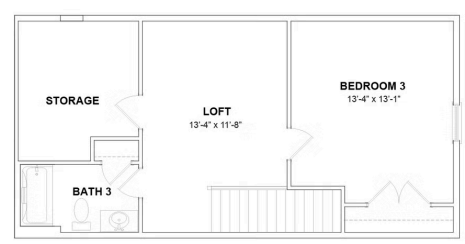

UNDER CONSTRUCTION

Home Priced at $518,300

BELLA DUPLEX BEDROOMS: 3 BATHROOMS: 3.0 SQ FT: 2,364

Winding Creek 55+ Living | 537 Stone Gate Boulevard, Annville, PA 17003 | Homesite: #329

SECOND FLOOR

© 2026 Landmark Builders, Inc. We enforce our intellectual property rights to the fullest extent permitted by applicable law. Elevations and landscaping are artists' conceptions only. Actual construction documents take precedence over artwork. Similar photos shown are for representative purposes only. Details subject to change without notification. See Community Sales Manager for details. Document generated 7/5/26

Call/Text Nicole Wamsher at 717-690-5746

info@OwnALandmark.com

OwnALandmark.com