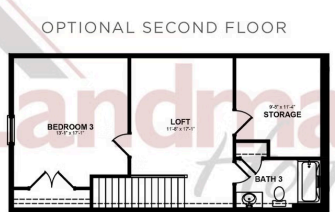

© 2026 Landmark Builders, Inc. We enforce our intellectual property rights to the fullest extent permitted by applicable law. Elevations and landscaping are artists' conceptions only. Actual construction documents take precedence over artwork. Similar photos shown are for representative purposes only. Details subject to change without notification. See Community Sales Manager for details. Document generated 6/15/26

Call/Text Nicole Wamsher at 717-690-5746

info@OwnALandmark.com

OwnALandmark.com