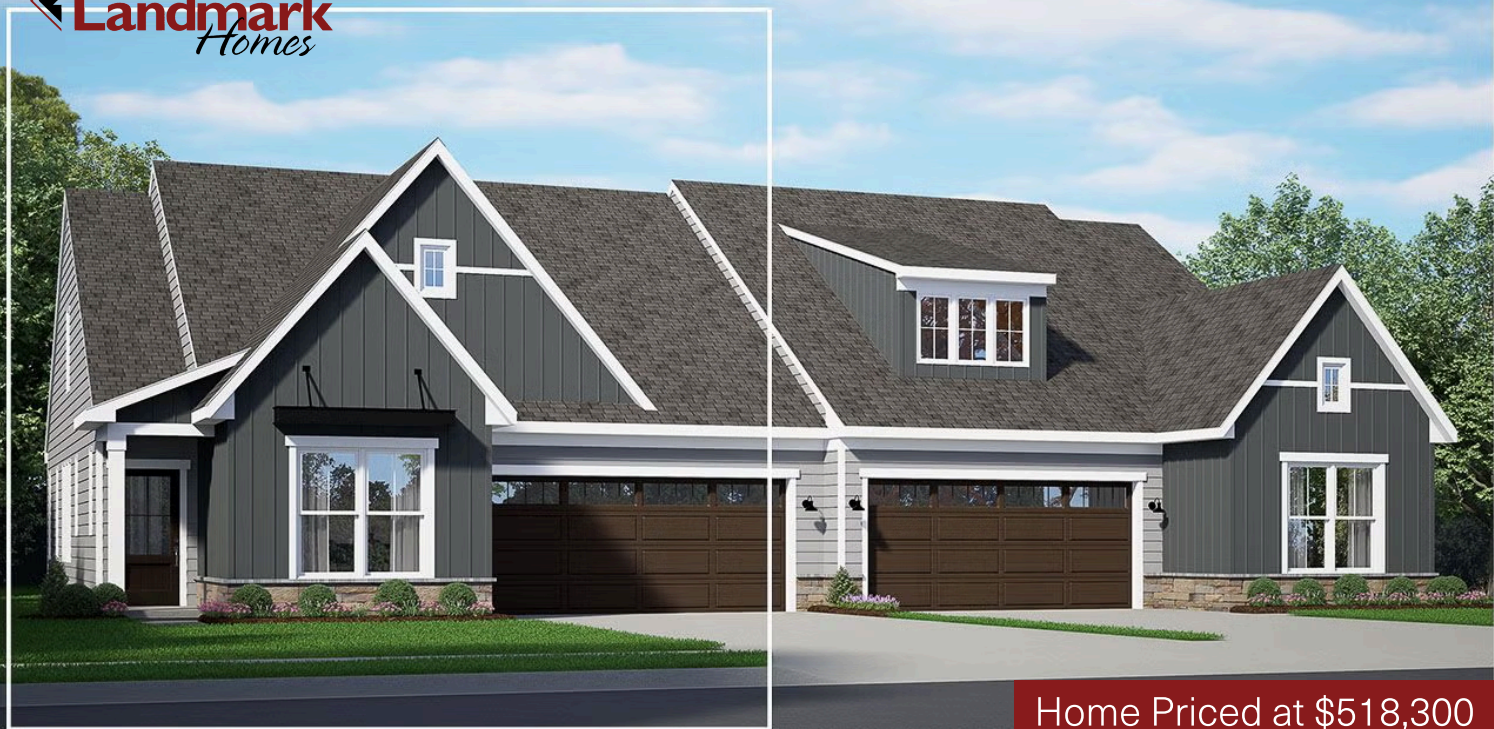

UNDER CONSTRUCTION

Home Priced at $518,300

BELLA DUPLEX BEDROOMS: 3 BATHROOMS: 3.0 SQ FT: 2,364

Winding Creek 55+ Living | 537 Stone Gate Boulevard, Annville, PA 17003 | Homesite: #329