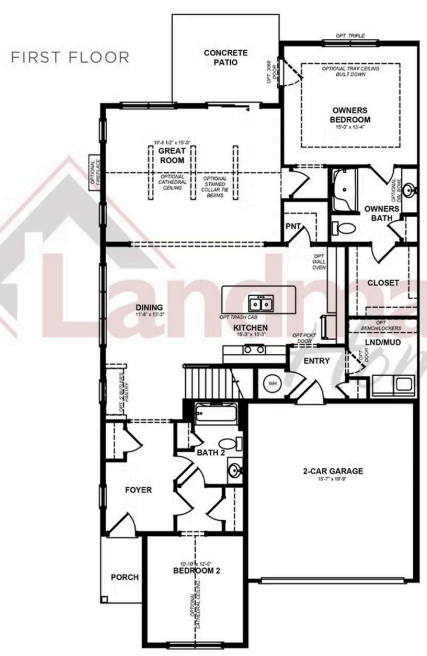

© 2026 Landmark Builders, Inc. We enforce our intellectual property rights to the fullest extent permitted by applicable law. Elevations and landscaping are artists' conceptions only. Actual construction documents take precedence over artwork. Similar photos shown are for representative purposes only. Details subject to change without notification. See Community Sales Manager for details. Document generated 6/15/26

Call/Text Nicole Wamsher at 717-690-5746

info@OwnALandmark.com

OwnALandmark.com