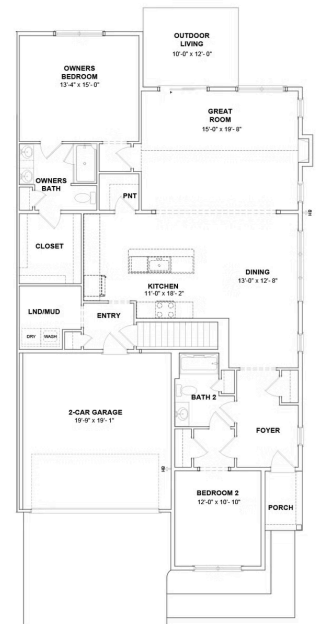

FIRST FLOOR

SECOND FLOOR