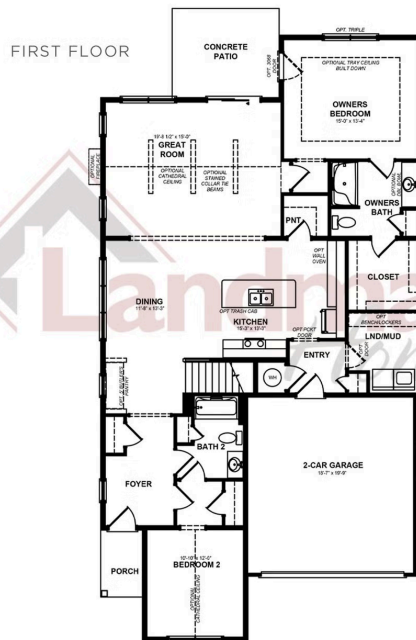

UNDER CONSTRUCTION

Home Priced at $549,900

BELLA DUPLEX

BEDROOMS: 3

BATHROOMS: 3.0

SQ FT: 2,364

Winding Creek 55+ Living | 536 Stone Gate Boulevard, Annville, PA 17003 | Homesite: #310

© 2026 Landmark Builders, Inc. We enforce our intellectual property rights to the fullest extent permitted by applicable law. Elevations and landscaping are artists' conceptions only. Actual construction documents take precedence over artwork. Similar photos shown are for representative purposes only. Details subject to change without notification. See Community Sales Manager for details.

Document generated 6/27/26