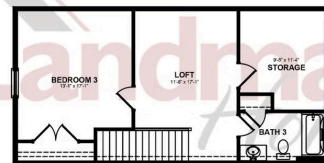

OPTIONAL SECOND FLOOR