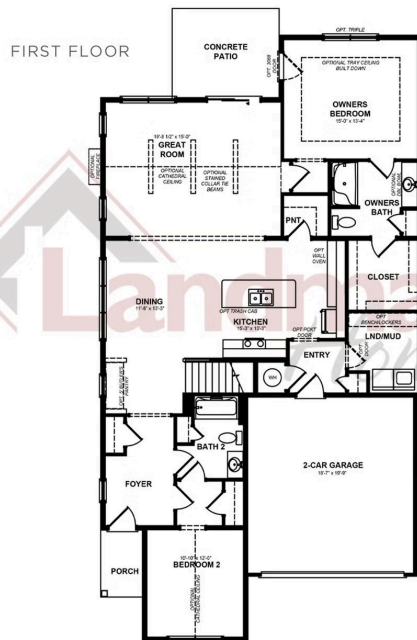

© 2026 Landmark Builders, Inc. We enforce our intellectual property rights to the fullest extent permitted by applicable law. Elevations and landscaping are artists' conceptions only. Actual construction documents take precedence over artwork. Similar photos shown are for representative purposes only. Details subject to change without notification. See Community Sales Manager for details.

Document generated 6/27/26