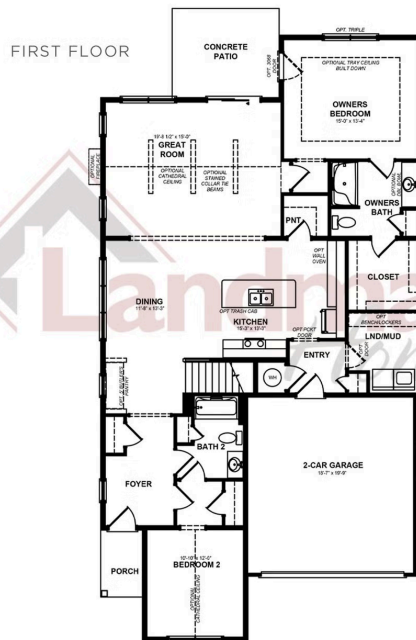

© 2026 Landmark Builders, Inc. We enforce our intellectual property rights to the fullest extent permitted by applicable law. Elevations and landscaping are artists' conceptions only. Actual construction documents take precedence over artwork. Similar photos shown are for representative purposes only. Details subject to change without notification. See Community Sales Manager for details.

Document generated 6/25/26