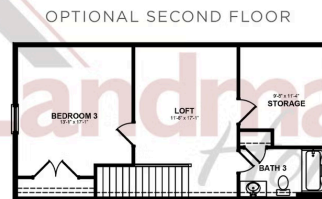

© 2026 Landmark Builders, Inc. We enforce our intellectual property rights to the fullest extent permitted by applicable law. Elevations and landscaping are artists' conceptions only. Actual construction documents take precedence over artwork. Similar photos shown are for representative purposes only. Details subject to change without notification. See Community Sales Manager for details.

Document generated 6/25/26