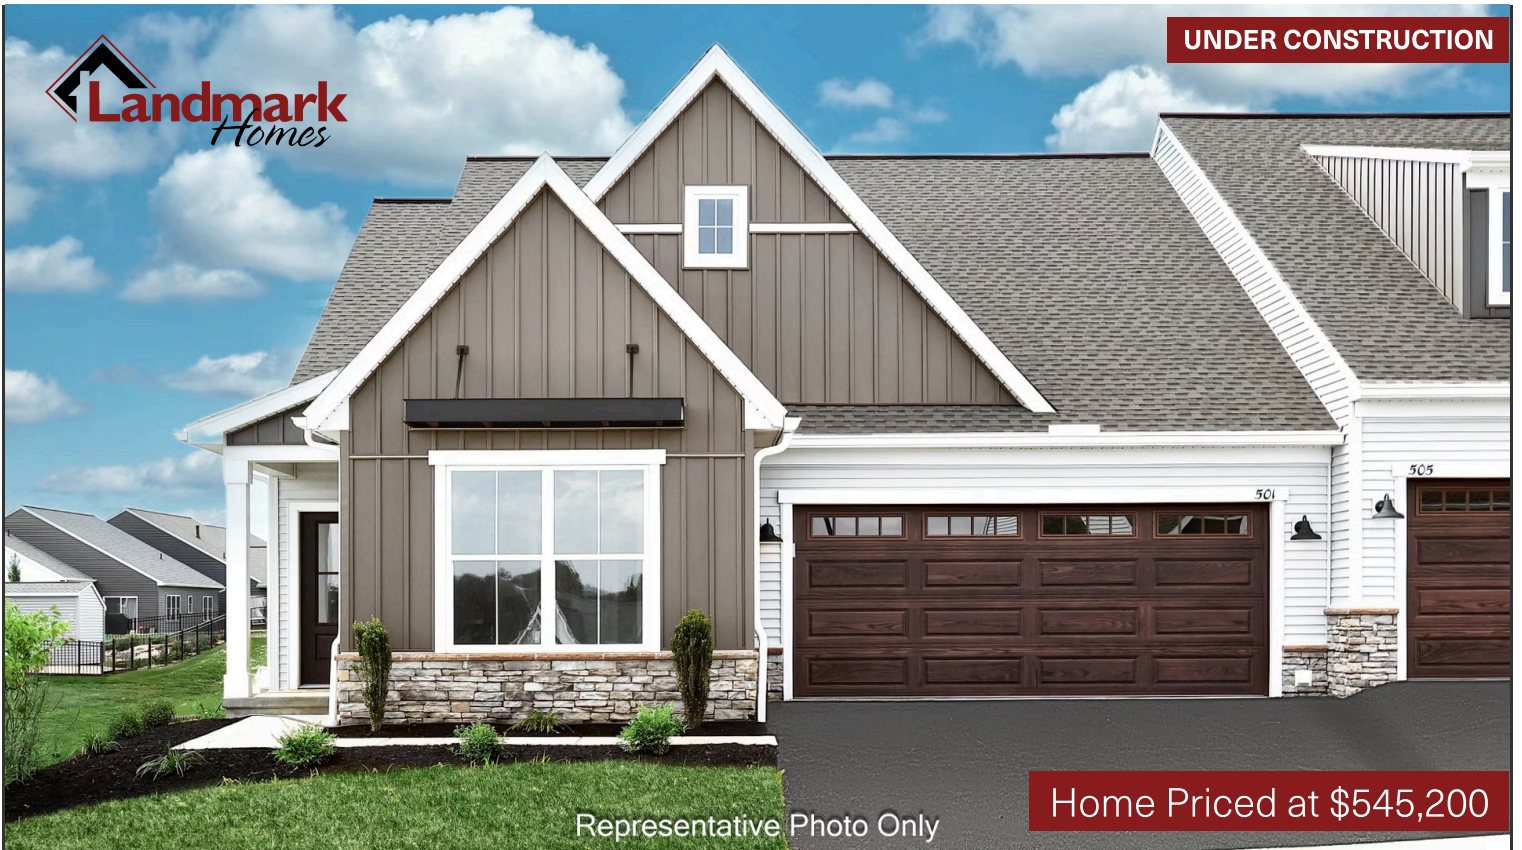

UNDER CONSTRUCTION

Representative Photo Only

Home Priced at $545,200

BELLA DUPLEX

BEDROOMS: 2

BATHROOMS: 2.0

SQ FT: 2,364

Winding Creek 55+ Living | 528 Stone Gate Boulevard, Annville, PA 17003 | Homesite: #312