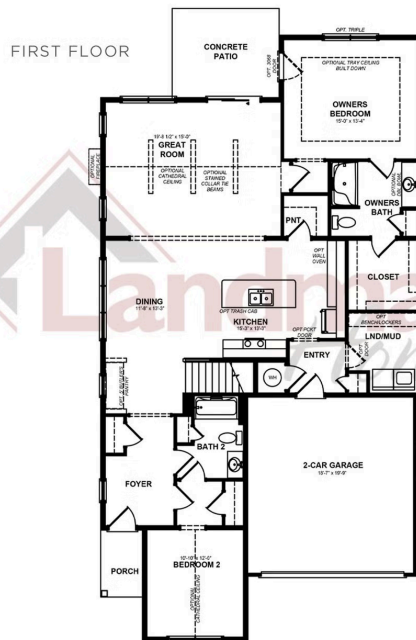

© 2026 Landmark Builders, Inc. We enforce our intellectual property rights to the fullest extent permitted by applicable law. Elevations and landscaping are artists' conceptions only. Actual construction documents take precedence over artwork. Similar photos shown are for representative purposes only. Details subject to change without notification. See Community Sales Manager for details.

Document generated 6/3/26