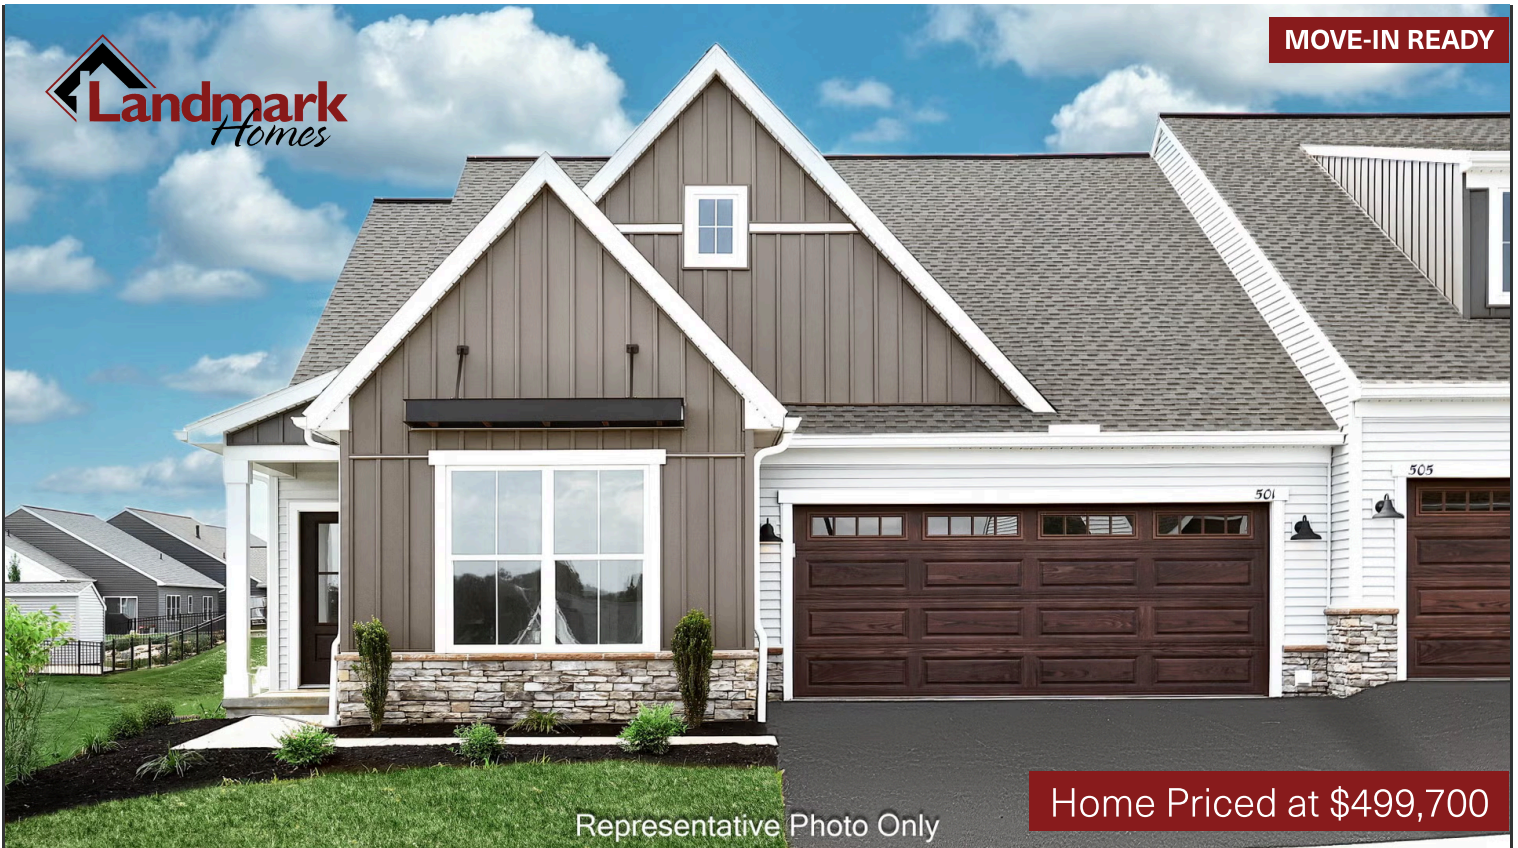

MOVE-IN READY

Representative Photo Only

Home Priced at $499,700

BELLA DUPLEX

BEDROOMS: 3

BATHROOMS: 3.0

SQ FT: 2,366

Winding Creek 55+ Living | 525 Stone Gate Boulevard, Annville, PA 17003 | Homesite: #326