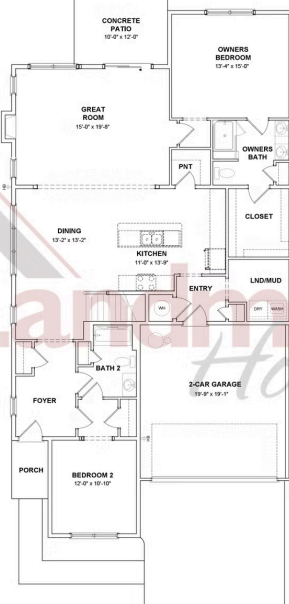

FIRST FLOOR

SECOND FLOOR