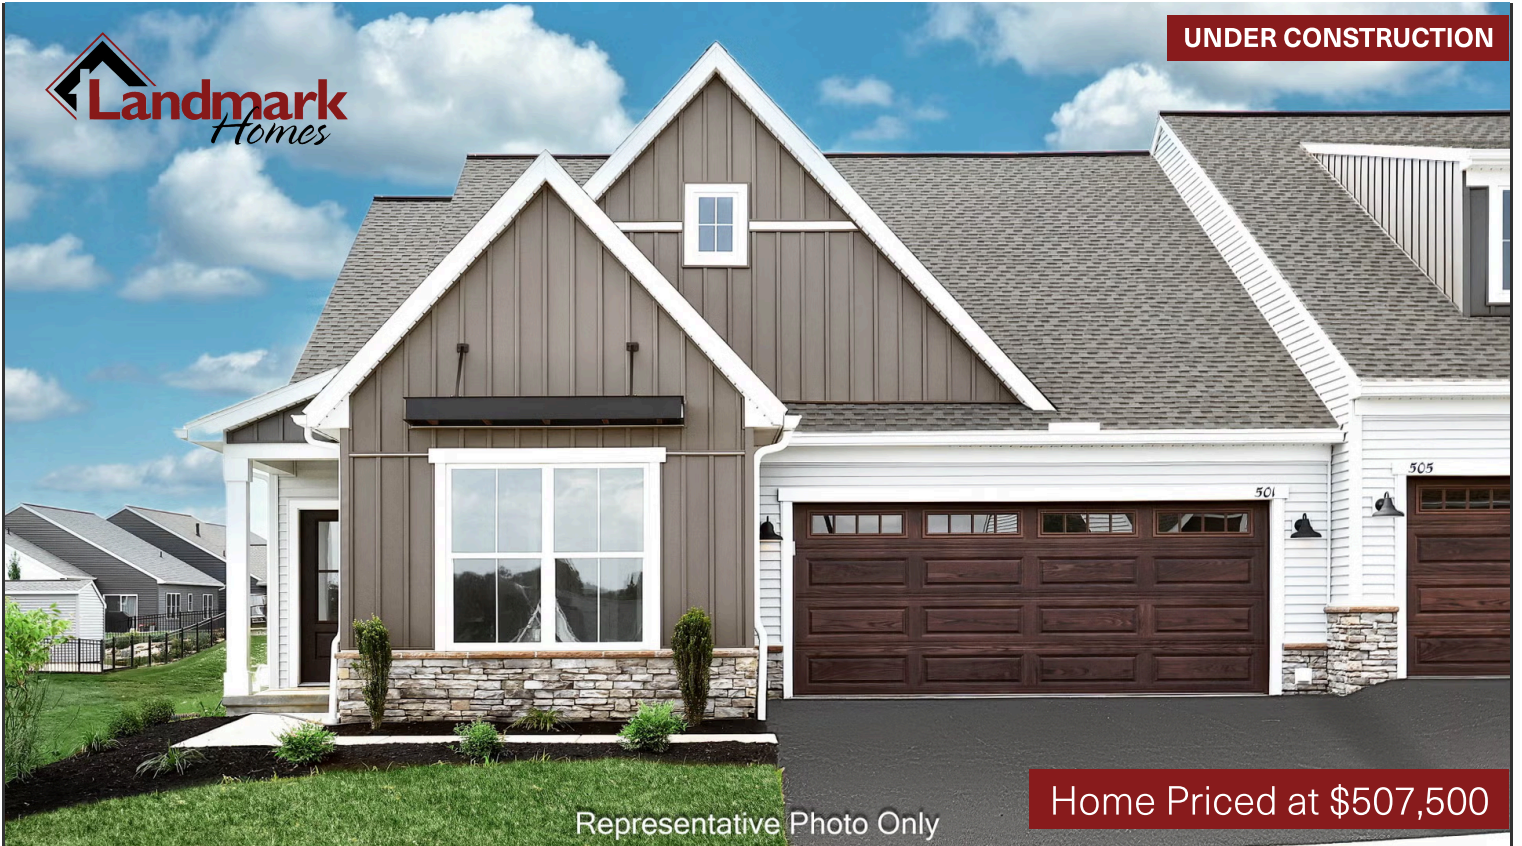

UNDER CONSTRUCTION

Representative Photo Only

Home Priced at $507,500

BELLA DUPLEX

BEDROOMS: 3

BATHROOMS: 3.0

SQ FT: 2,366

Winding Creek 55+ Living | 525 Stone Gate Boulevard, Annville, PA 17003 | Homesite: #326