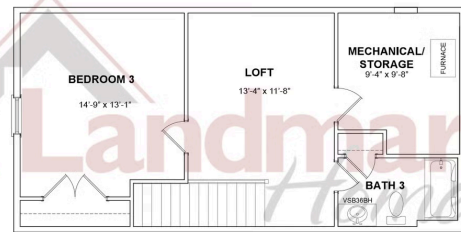

UNDER CONSTRUCTION

Home Priced at $507,500

BELLA DUPLEX

BEDROOMS: 3

BATHROOMS: 3.0

SQ FT: 2,366

Winding Creek 55+ Living | 525 Stone Gate Boulevard, Annville, PA 17003 | Homesite: #326

SECOND FLOOR

© 2026 Landmark Builders, Inc. We enforce our intellectual property rights to the fullest extent permitted by applicable law. Elevations and landscaping are artists' conceptions only. Actual construction documents take precedence over artwork. Similar photos shown are for representative purposes only. Details subject to change without notification. See Community Sales Manager for details.

Document generated 5/19/26