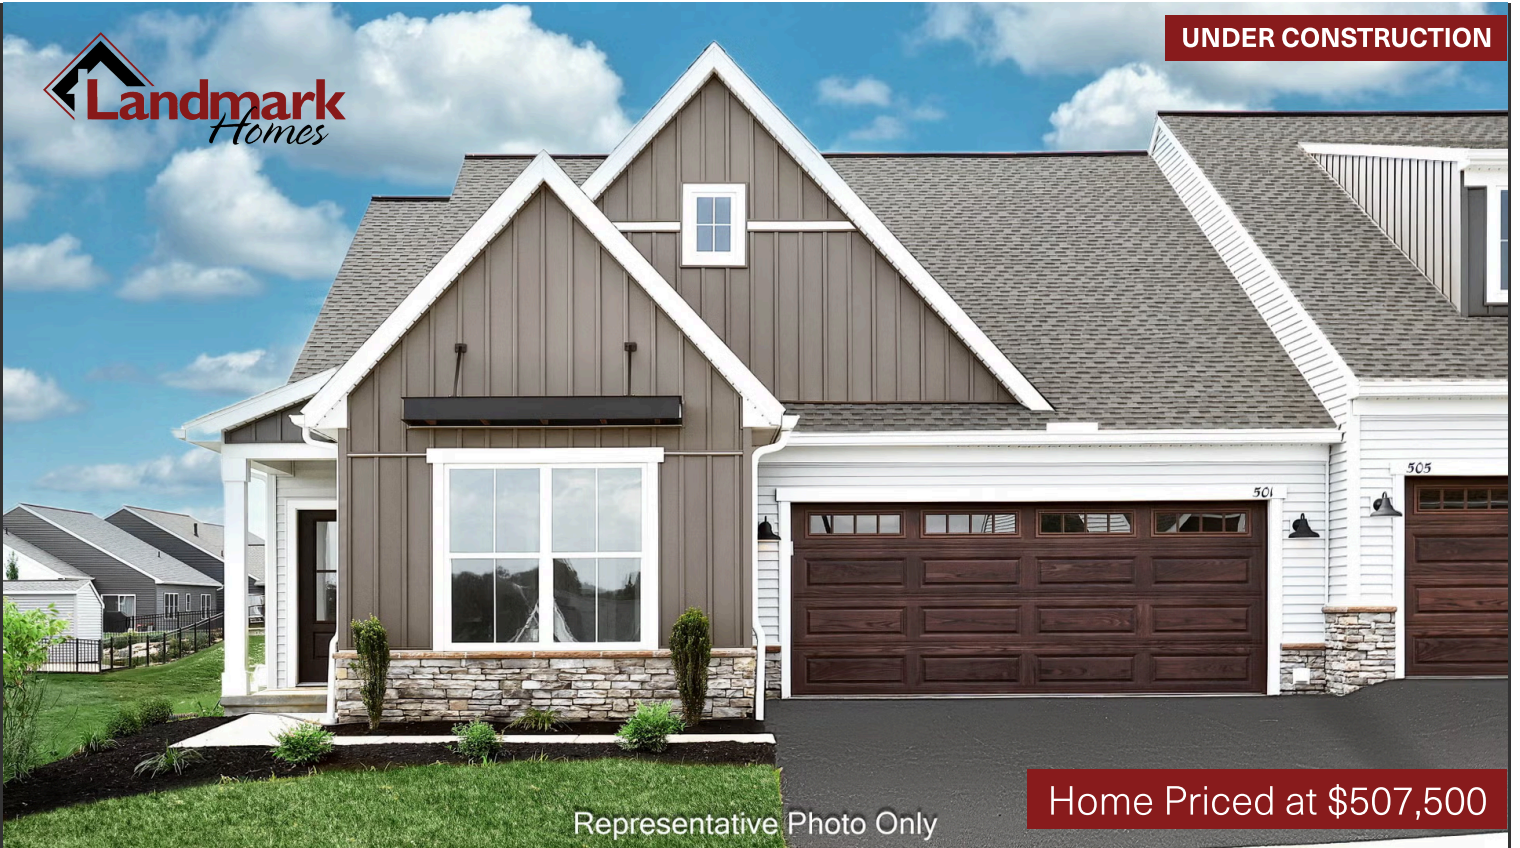

UNDER CONSTRUCTION

Representative Photo Only

Home Priced at $507,500

BELLA DUPLEX

BEDROOMS: 3

BATHROOMS: 3.0

SQ FT: 2,366

Winding Creek 55+ Living | 525 Stone Gate Boulevard, Annville, PA 17003 | Homesite: #326