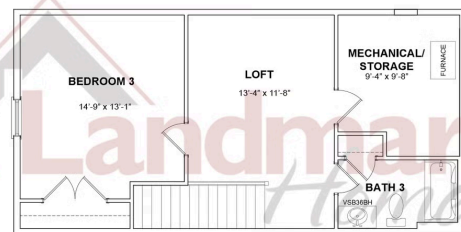

UNDER CONSTRUCTION

Home Priced at $507,500

BELLA DUPLEX

BEDROOMS: 3

BATHROOMS: 3.0

SQ FT: 2,366

Winding Creek 55+ Living | 525 Stone Gate Boulevard, Annville, PA 17003 | Homesite: #326

SECOND FLOOR

© 2026 Landmark Builders, Inc. We enforce our intellectual property rights to the fullest extent permitted by applicable law. Elevations and landscaping are artists' conceptions only. Actual construction documents take precedence over artwork. Similar photos shown are for representative purposes only. Details subject to change without notification. See Community Sales Manager for details.

Document generated 5/14/26