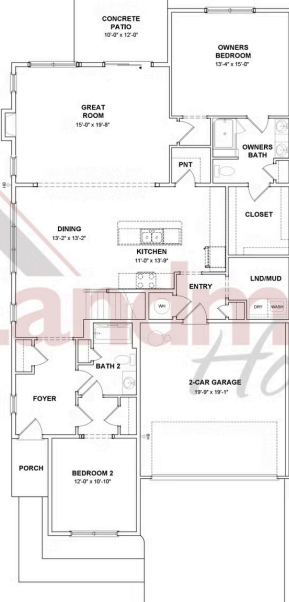

FIRST FLOOR

SECOND FLOOR