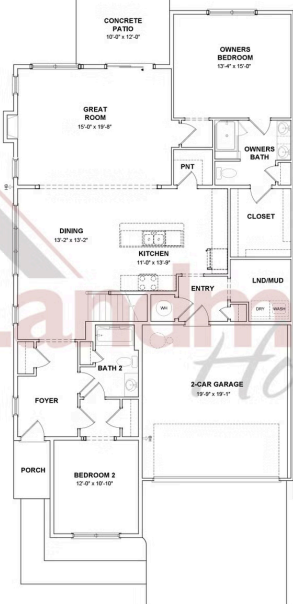

FIRST FLOOR

SECOND FLOOR