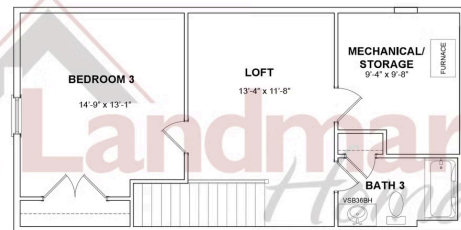

MOVE-IN READY

Home Priced at $499,700

BELLA DUPLEX

BEDROOMS: 3

BATHROOMS: 3.0

SQ FT: 2,366

Winding Creek 55+ Living | 525 Stone Gate Boulevard, Annville, PA 17003 | Homesite: #326

SECOND FLOOR

© 2026 Landmark Builders, Inc. We enforce our intellectual property rights to the fullest extent permitted by applicable law. Elevations and landscaping are artists' conceptions only. Actual construction documents take precedence over artwork. Similar photos shown are for representative purposes only. Details subject to change without notification. See Community Sales Manager for details.

Document generated 6/23/26