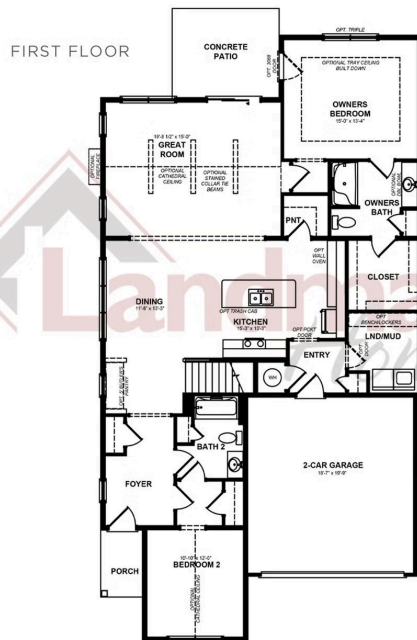

© 2026 Landmark Builders, Inc. We enforce our intellectual property rights to the fullest extent permitted by applicable law. Elevations and landscaping are artists' conceptions only. Actual construction documents take precedence over artwork. Similar photos shown are for representative purposes only. Details subject to change without notification. See Community Sales Manager for details.

Document generated 4/28/26

Call/Text Nicole Wamsher at 717-690-5746

info@OwnALandmark.com

OwnALandmark.com