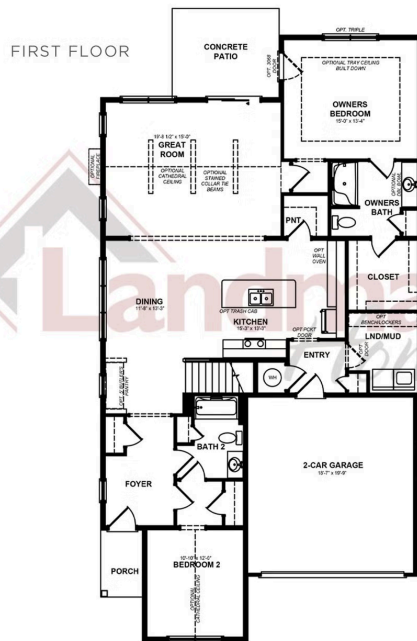

© 2026 Landmark Builders, Inc. We enforce our intellectual property rights to the fullest extent permitted by applicable law. Elevations and landscaping are artists' conceptions only. Actual construction documents take precedence over artwork. Similar photos shown are for representative purposes only. Details subject to change without notification. See Community Sales Manager for details.

Document generated 6/29/26