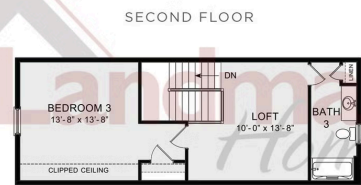

© 2026 Landmark Builders, Inc. We enforce our intellectual property rights to the fullest extent permitted by applicable law. Elevations and landscaping are artists' conceptions only. Actual construction documents take precedence over artwork. Similar photos shown are for representative purposes only. Details subject to change without notification. See Community Sales Manager for details.

Document generated 6/8/26