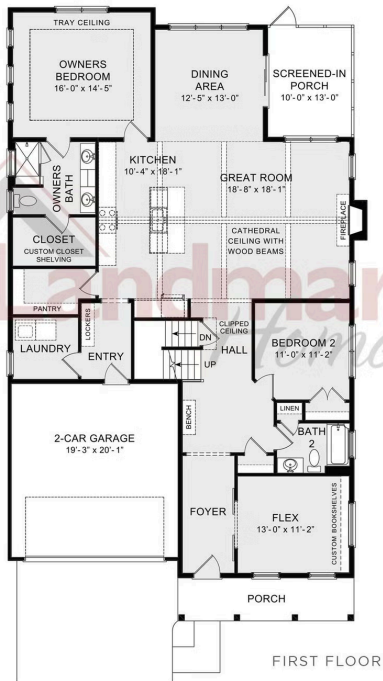

© 2026 Landmark Builders, Inc. We enforce our intellectual property rights to the fullest extent permitted by applicable law. Elevations and landscaping are artists' conceptions only. Actual construction documents take precedence over artwork. Similar photos shown are for representative purposes only. Details subject to change without notification. See Community Sales Manager for details.

Document generated 6/28/26