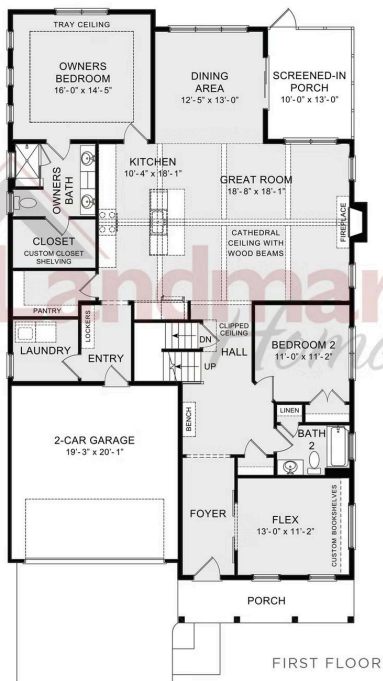

© 2026 Landmark Builders, Inc. We enforce our intellectual property rights to the fullest extent permitted by applicable law. Elevations and landscaping are artists' conceptions only. Actual construction documents take precedence over artwork. Similar photos shown are for representative purposes only. Details subject to change without notification. See Community Sales Manager for details.

Document generated 6/8/26