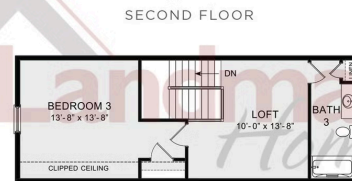

© 2026 Landmark Builders, Inc. We enforce our intellectual property rights to the fullest extent permitted by applicable law. Elevations and landscaping are artists' conceptions only. Actual construction documents take precedence over artwork. Similar photos shown are for representative purposes only. Details subject to change without notification. See Community Sales Manager for details.

Document generated 6/28/26