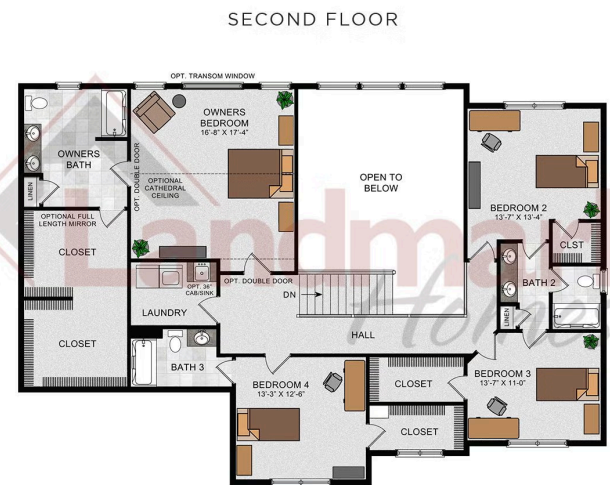

© 2026 Landmark Builders, Inc. We enforce our intellectual property rights to the fullest extent permitted by applicable law. Elevations and landscaping are artists' conceptions only. Actual construction documents take precedence over artwork. Similar photos shown are for representative purposes only. Details subject to change without notification. See Community Sales Manager for details.