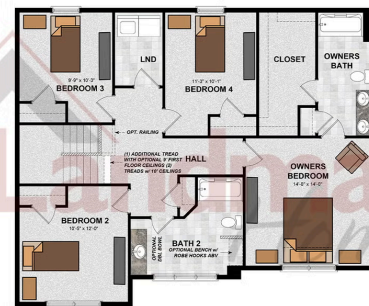

Home Priced at $599,900

RILEY   **BEDROOMS: 4**   **BATHROOMS: 2.5**   **SQ FT: 2,450**

Summer Layne | 641 Sunset Boulevard, Annville, PA 17003 | Homesite: #14

FIRST FLOOR

FIRST FLOOR

© 2026 Landmark Builders, Inc. We enforce our intellectual property rights to the fullest extent permitted by applicable law. Elevations and landscaping are artists' conceptions only. Actual construction documents take precedence over artwork. Similar photos shown are for representative purposes only. Details subject to change without notification. See Community Sales Manager for details.

Document generated 4/21/26