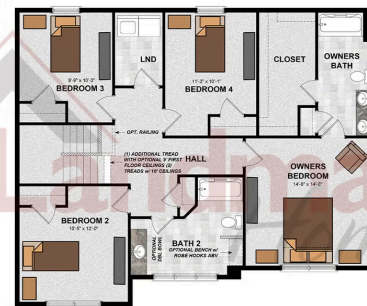

© 2026 Landmark Builders, Inc. We enforce our intellectual property rights to the fullest extent permitted by applicable law. Elevations and landscaping are artists' conceptions only. Actual construction documents take precedence over artwork. Similar photos shown are for representative purposes only. Details subject to change without notification. See Community Sales Manager for details.

Document generated 7/11/26