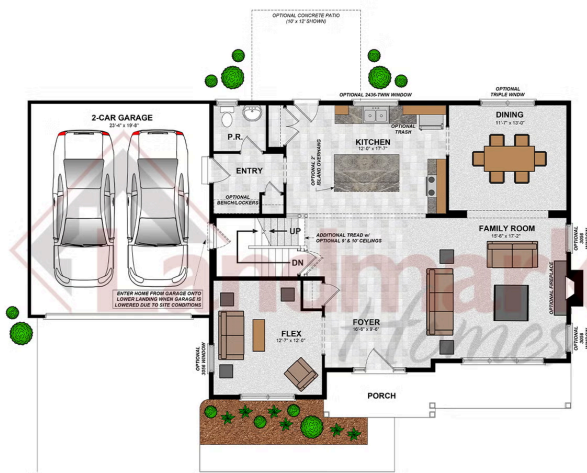

FIRST FLOOR