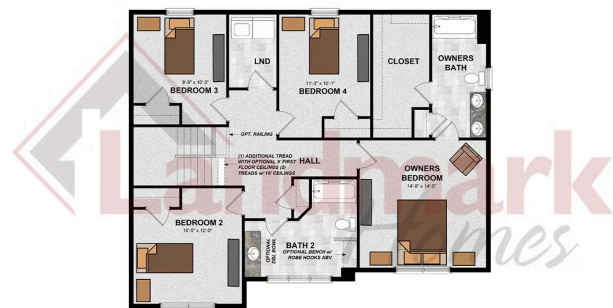

© 2026 Landmark Builders, Inc. We enforce our intellectual property rights to the fullest extent permitted by applicable law. Elevations and landscaping are artists' conceptions only. Actual construction documents take precedence over artwork. Similar photos shown are for representative purposes only. Details subject to change without notification. See Community Sales Manager for details.

Document generated 6/21/26