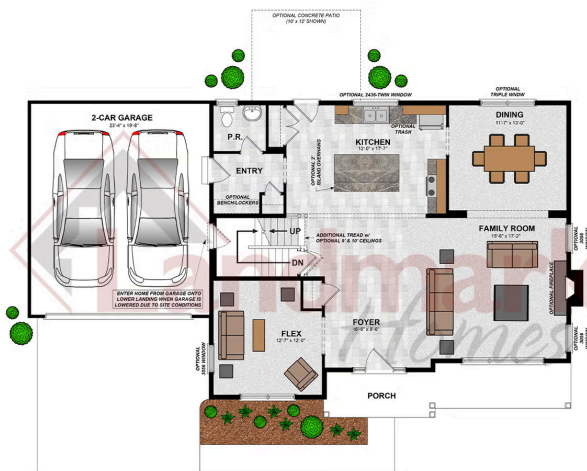

FIRST FLOOR