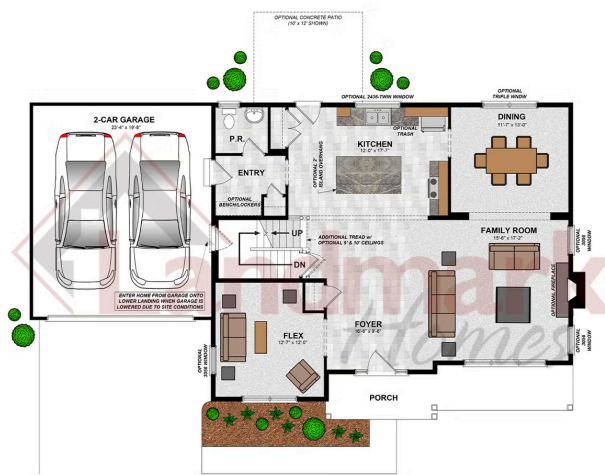

© 2026 Landmark Builders, Inc. We enforce our intellectual property rights to the fullest extent permitted by applicable law. Elevations and landscaping are artists' conceptions only. Actual construction documents take precedence over artwork. Similar photos shown are for representative purposes only. Details subject to change without notification. See Community Sales Manager for details.

Document generated 6/21/26