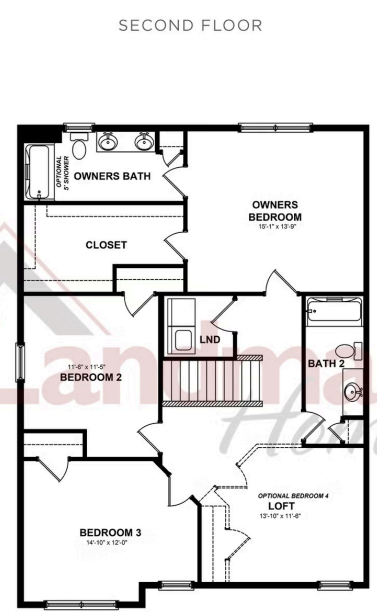

© 2026 Landmark Builders, Inc. We enforce our intellectual property rights to the fullest extent permitted by applicable law. Elevations and landscaping are artists' conceptions only. Actual construction documents take precedence over artwork. Similar photos shown are for representative purposes only. Details subject to change without notification. See Community Sales Manager for details.

Document generated 5/20/26

Call/Text Andrew Barshinger at 717-371-6466

info@OwnALandmark.com

OwnALandmark.com