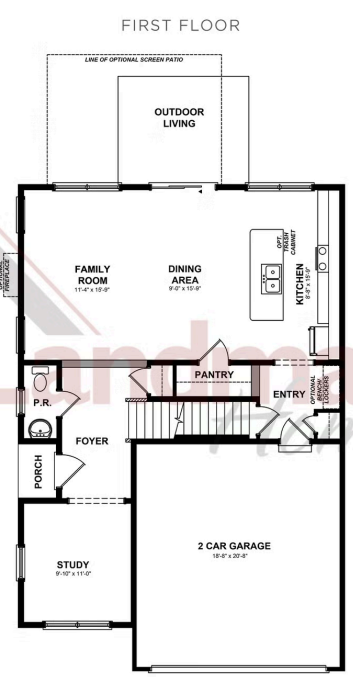

© 2026 Landmark Builders, Inc. We enforce our intellectual property rights to the fullest extent permitted by applicable law. Elevations and landscaping are artists' conceptions only. Actual construction documents take precedence over artwork. Similar photos shown are for representative purposes only. Details subject to change without notification. See Community Sales Manager for details.

Document generated 5/20/26

Call/Text Andrew Barshinger at 717-371-6466

info@OwnALandmark.com

OwnALandmark.com