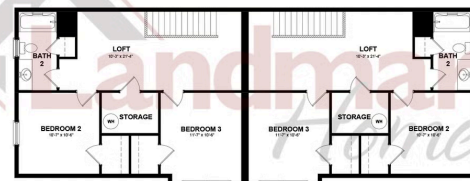

© 2026 Landmark Builders, Inc. We enforce our intellectual property rights to the fullest extent permitted by applicable law. Elevations and landscaping are artists' conceptions only. Actual construction documents take precedence over artwork. Similar photos shown are for representative purposes only. Details subject to change without notification. See Community Sales Manager for details.

Document generated 6/10/26