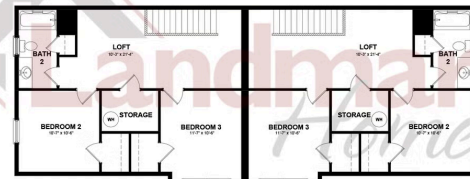

© 2026 Landmark Builders, Inc. We enforce our intellectual property rights to the fullest extent permitted by applicable law. Elevations and landscaping are artists' conceptions only. Actual construction documents take precedence over artwork. Similar photos shown are for representative purposes only. Details subject to change without notification. See Community Sales Manager for details.

Document generated 6/30/26