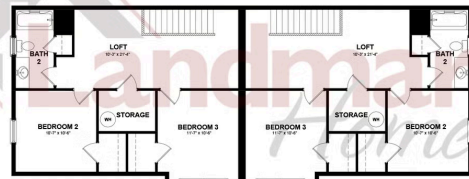

© 2026 Landmark Builders, Inc. We enforce our intellectual property rights to the fullest extent permitted by applicable law. Elevations and landscaping are artists' conceptions only. Actual construction documents take precedence over artwork. Similar photos shown are for representative purposes only. Details subject to change without notification. See Community Sales Manager for details.

Document generated 6/30/26