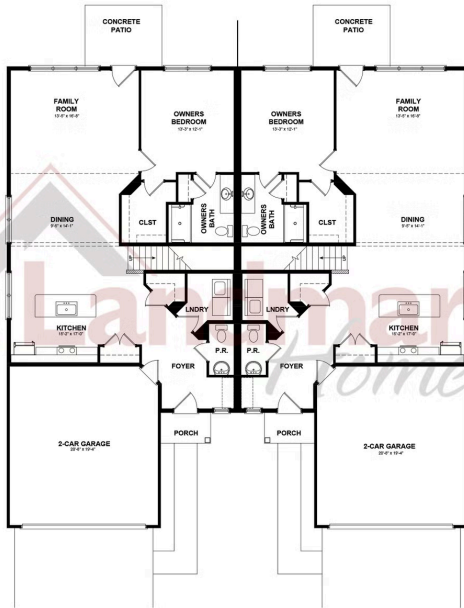

FIRST FLOOR

SECOND FLOOR