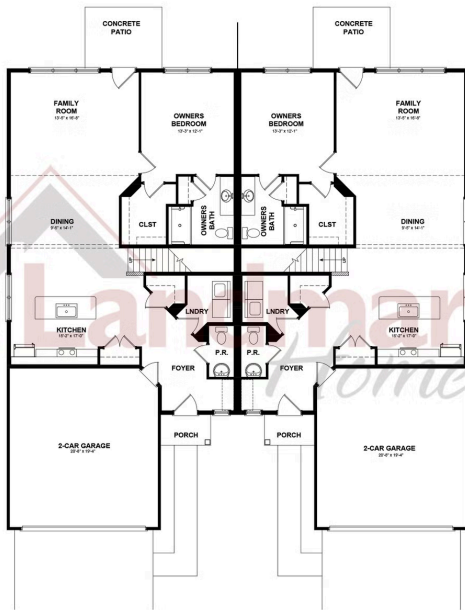

FIRST FLOOR

SECOND FLOOR