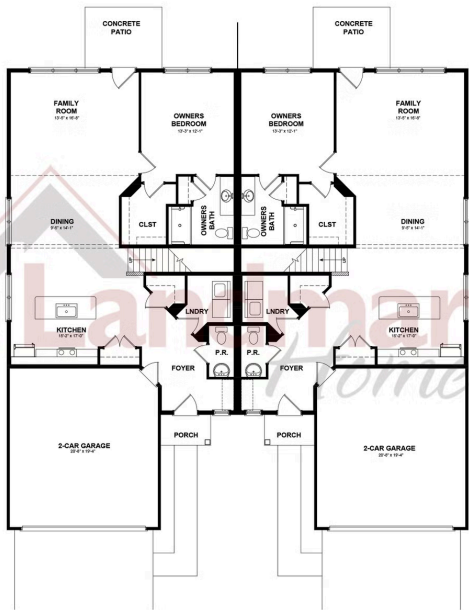

FIRST FLOOR

SECOND FLOOR