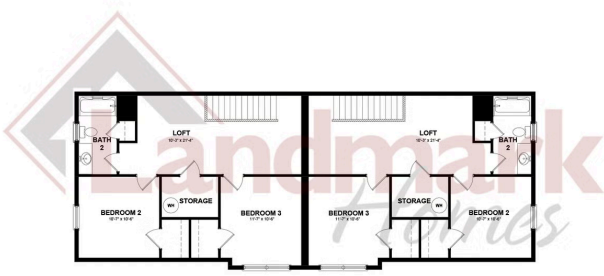

UNDER CONSTRUCTION

Home Priced at $325,800

TAYLOR   BEDROOMS: 3   BATHROOMS: 2.5   SQ FT: 1,909

Paradise Village | 7477 Saint Patrick Court, Abbottstown, PA 17301 | Homesite: #43

SECOND FLOOR

© 2026 Landmark Builders, Inc. We enforce our intellectual property rights to the fullest extent permitted by applicable law. Elevations and landscaping are artists' conceptions only. Actual construction documents take precedence over artwork. Similar photos shown are for representative purposes only. Details subject to change without notification. See Community Sales Manager for details.

Document generated 5/13/26