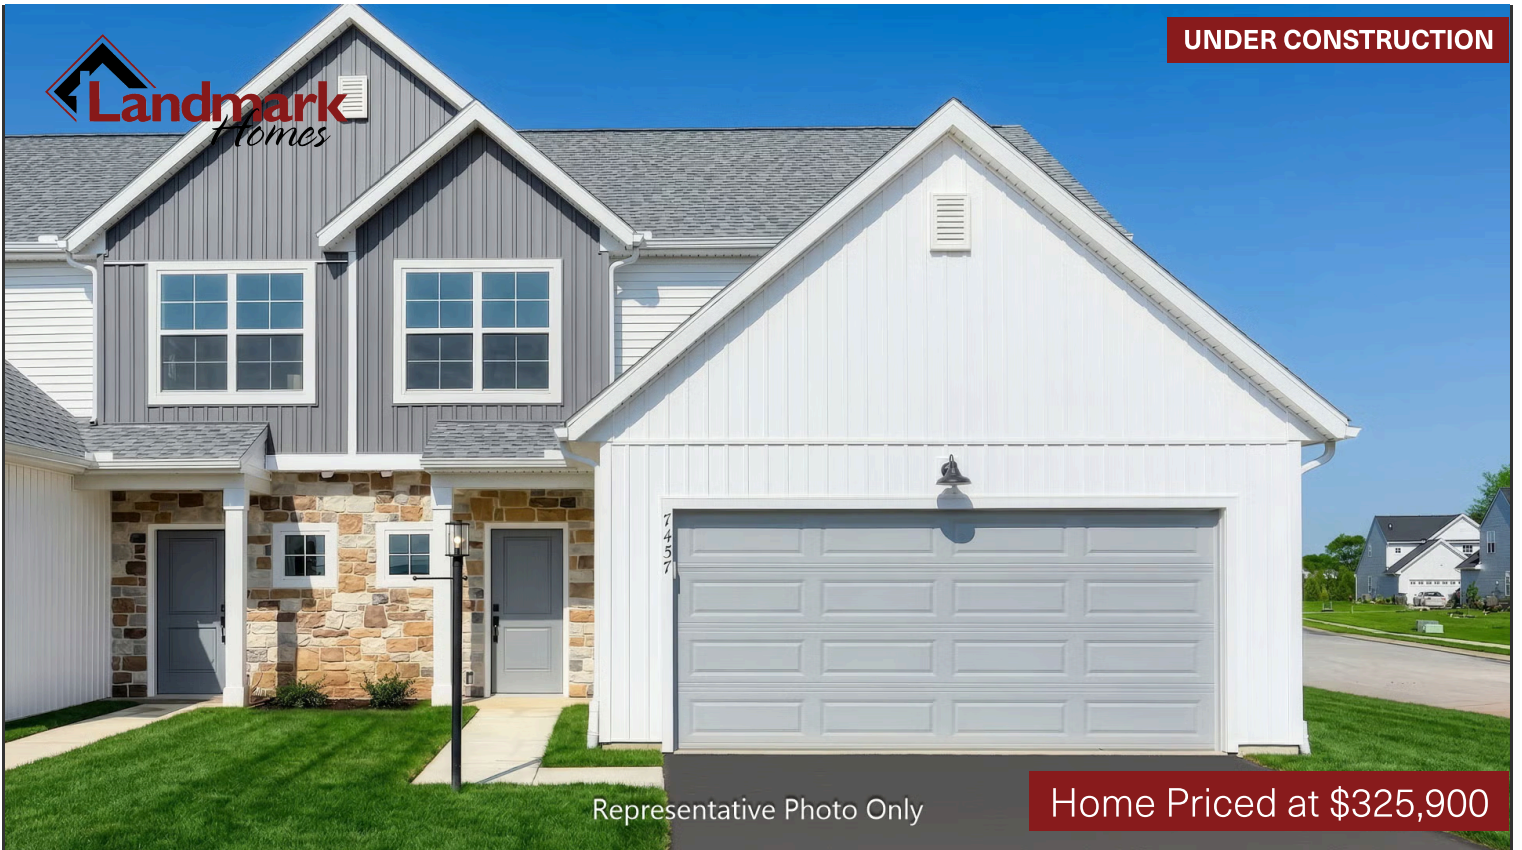

UNDER CONSTRUCTION

Representative Photo Only

Home Priced at $325,900

TAYLOR

BEDROOMS: 3

BATHROOMS: 2.5

SQ FT: 1,909

Paradise Village | 7475 Saint Patrick Court, Abbottstown, PA 17301 | Homesite: #42