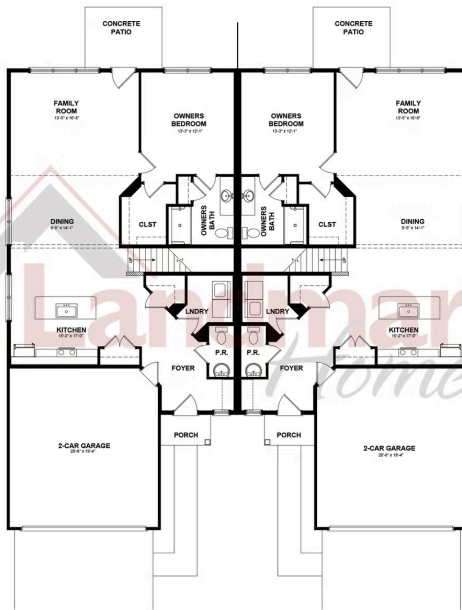

FIRST FLOOR

SECOND FLOOR