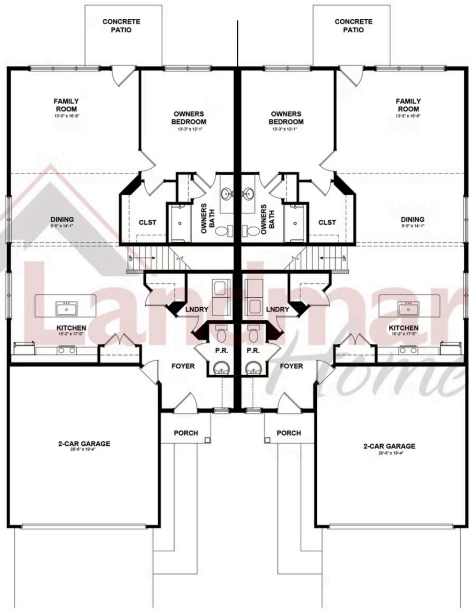

FIRST FLOOR

SECOND FLOOR