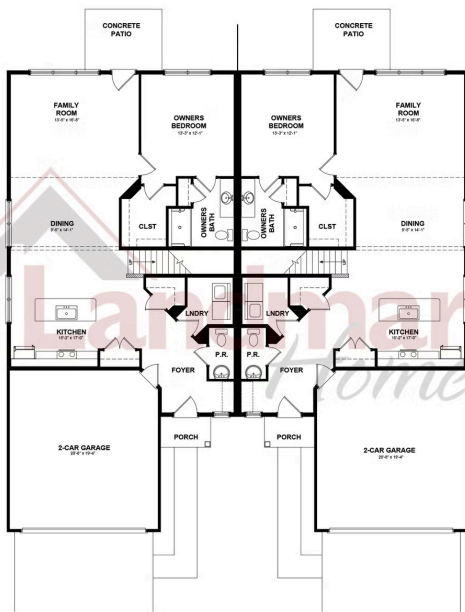

FIRST FLOOR

SECOND FLOOR