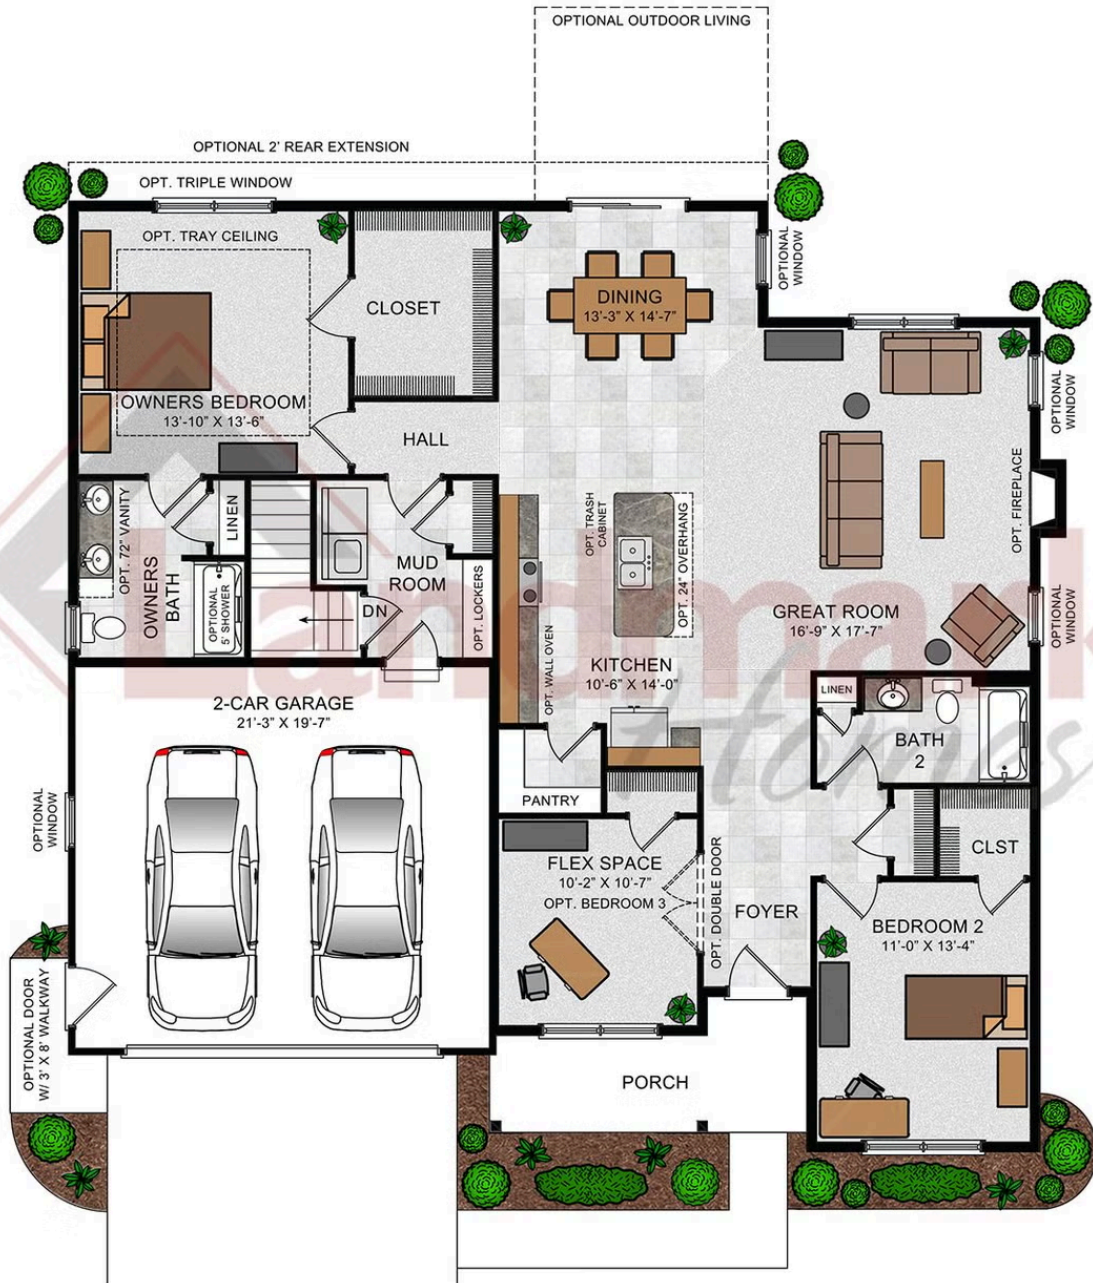

# Call for Price

- 2 Elevations Available
- 2 Bedrooms
- 2 Bathrooms
- 1,672+ Sq. Ft.
- 2 Car Garage

This one-story home features 2 bedrooms and 2 full baths with optional flex space to be used for either a study or a third bedroom. The kitchen is oversized, offering plenty of counter space and storage. The open floor plan includes a great room with an optional fireplace and a dining room, both of which are open to the kitchen. The private owner's suite features a bedroom with optional tray ceiling, an oversized closet, and a private bathroom conveniently located adjacent to the laundry room.

## Available Elevations

Upgraded Transitional B

Upgraded Traditional A

Document generated 5/14/26

© 2026 Landmark Builders, Inc. We enforce our intellectual property rights to the fullest extent permitted by applicable law. Elevations and landscaping are artists' conceptions only. Actual construction documents take precedence over artwork. Similar photos shown are for representative purposes only. Details subject to

© 2022 Landmark Builders, Inc. We enforce our intellectual property rights to the fullest extent permitted by applicable law. Elevations and landscaping are artists' conceptions only. Floor plans may vary depending on elevation selected. Actual construction documents take precedence over artwork.