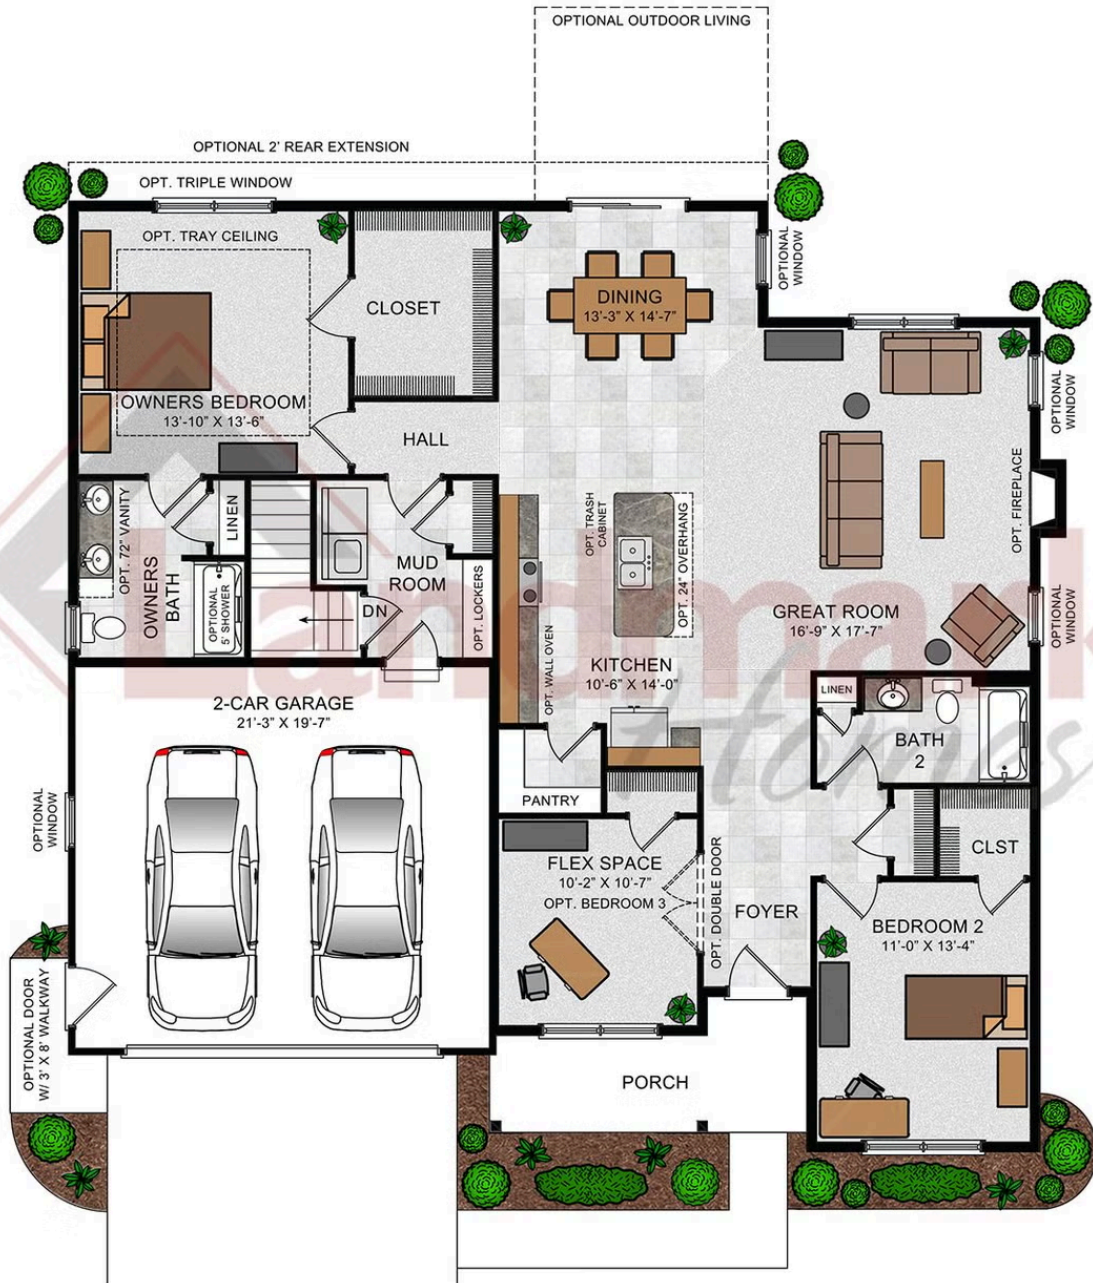

# Call for Price

2 Elevations Available

2 Bedrooms

2 Bathrooms

1,672+ Sq. Ft.

2 Car Garage

This one-story home features 2 bedrooms and 2 full baths with optional flex space to be used for either a study or a third bedroom. The kitchen is oversized, offering plenty of counter space and storage. The open floor plan includes a great room with an optional fireplace and a dining room, both of which are open to the kitchen. The private owner's suite features a bedroom with optional tray ceiling, an oversized closet, and a private bathroom conveniently located adjacent to the laundry room.

## Available Elevations

Upgraded Transitional B

Upgraded Traditional A

Document generated 4/24/26

© 2026 Landmark Builders, Inc. We enforce our intellectual property rights to the fullest extent permitted by applicable law. Elevations and landscaping are artists' conceptions only. Actual construction documents take precedence over artwork. Similar photos shown are for representative purposes only. Details subject to

© 2022 Landmark Builders, Inc. We enforce our intellectual property rights to the fullest extent permitted by applicable law. Elevations and landscaping are artists' conceptions only. Floor plans may vary depending on elevation selected. Actual construction documents take precedence over artwork.