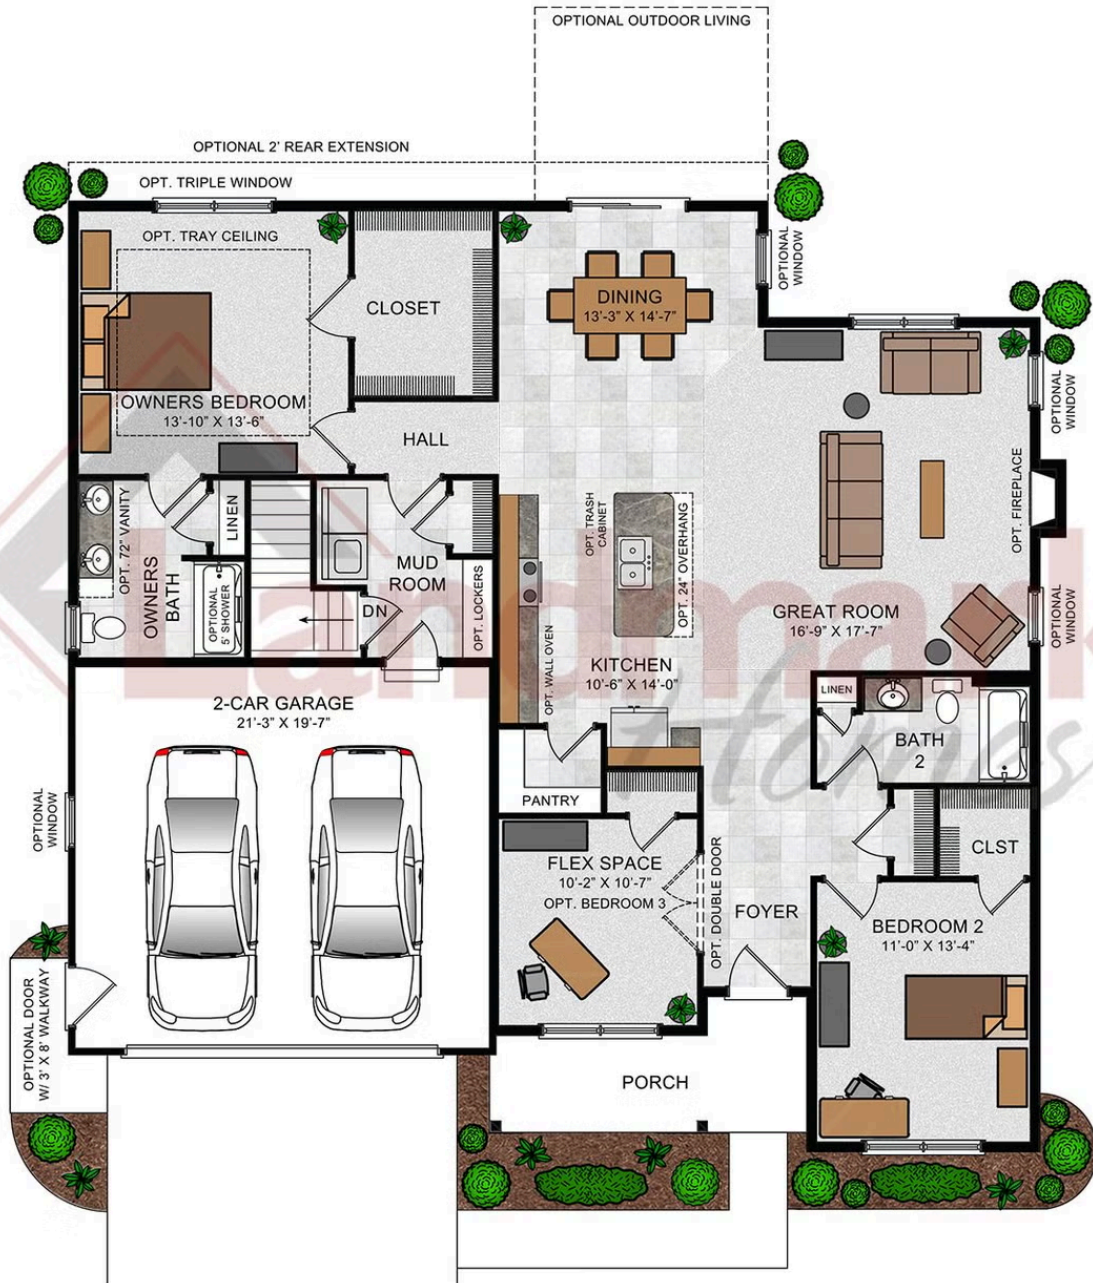

Single Family
Norton

Available in 3 Communities

Call for Price

2 Elevations Available

2 Bedrooms

2 Bathrooms

1,672+ Sq. Ft.

2 Car Garage

This one-story home features 2 bedrooms and 2 full baths with optional flex space to be used for either a study or a third bedroom. The kitchen is oversized, offering plenty of counter space and storage. The open floor plan includes a great room with an optional fireplace and a dining room, both of which are open to the kitchen. The private owner's suite features a bedroom with optional tray ceiling, an oversized closet, and a private bathroom conveniently located adjacent to the laundry room.

Available Elevations

Upgraded Transitional B

Upgraded Traditional A

Document generated 6/3/26

© 2026 Landmark Builders, Inc. We enforce our intellectual property rights to the fullest extent permitted by applicable law. Elevations and landscaping are artists' conceptions only. Actual construction documents take precedence over artwork. Similar photos shown are for representative purposes only. Details subject to

© 2022 Landmark Builders, Inc. We enforce our intellectual property rights to the fullest extent permitted by applicable law. Elevations and landscaping are artists' conceptions only. Floor plans may vary depending on elevation selected. Actual construction documents take precedence over artwork.