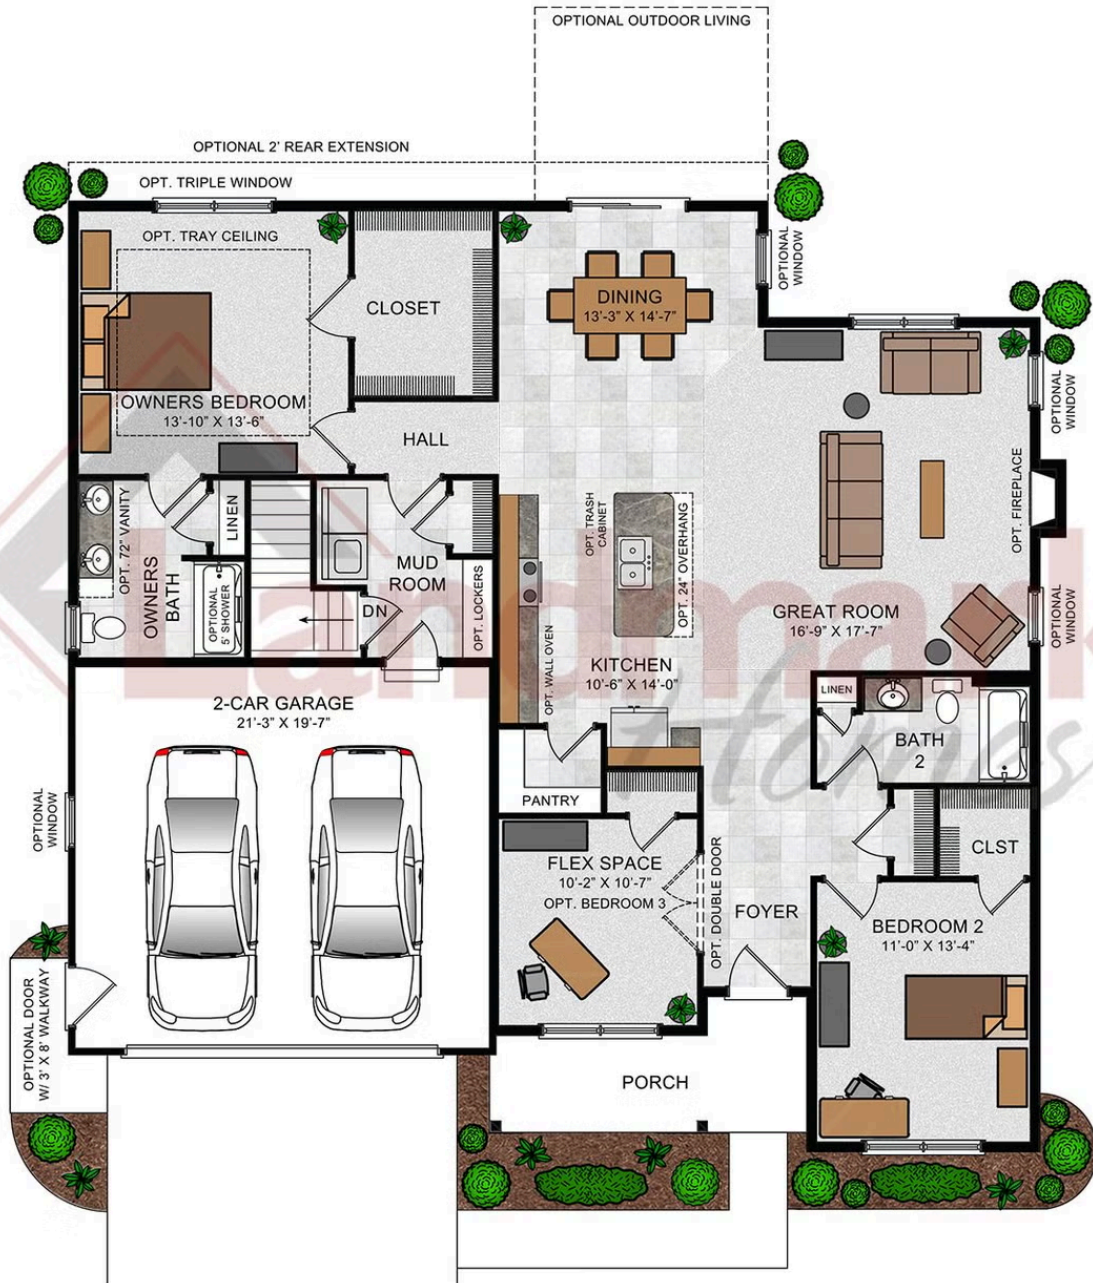

Single Family
Norton

Available in 3 Communities

Call for Price

2 Elevations Available

2 Bedrooms

2 Bathrooms

1,672+ Sq. Ft.

2 Car Garage

This one-story home features 2 bedrooms and 2 full baths with optional flex space to be used for either a study or a third bedroom. The kitchen is oversized, offering plenty of counter space and storage. The open floor plan includes a great room with an optional fireplace and a dining room, both of which are open to the kitchen. The private owner's suite features a bedroom with optional tray ceiling, an oversized closet, and a private bathroom conveniently located adjacent to the laundry room.

Available Elevations

Upgraded Transitional B

Upgraded Traditional A

Document generated 6/23/26

© 2026 Landmark Builders, Inc. We enforce our intellectual property rights to the fullest extent permitted by applicable law. Elevations and landscaping are artists' conceptions only. Actual construction documents take precedence over artwork. Similar photos shown are for representative purposes only. Details subject to

© 2022 Landmark Builders, Inc. We enforce our intellectual property rights to the fullest extent permitted by applicable law. Elevations and landscaping are artists' conceptions only. Floor plans may vary depending on elevation selected. Actual construction documents take precedence over artwork.