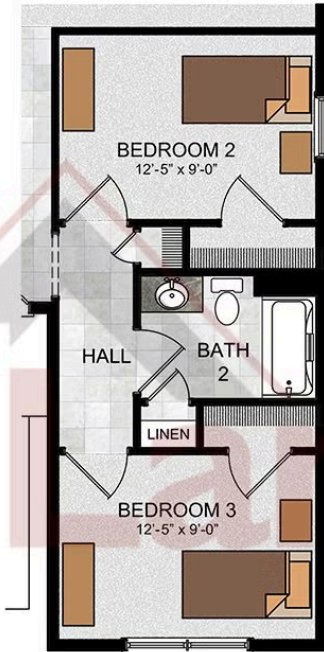

Ideal first-floor living with private owner's suite tucked away in its own corner of the home. With over 1,800 square feet, 2 bedrooms, and 2 full baths, plus open living areas, this is a perfect home for entertaining guests. The kitchen is open to a spacious family room and the sunny dining area. Off of the 2-car garage is a convenient mudroom entry.

Available Elevations

Upgraded Transitional B

Upgraded Traditional A

Upgraded Trademark C

Upgraded Contemporary Elevation

© 2022 Landmark Builders, Inc. We enforce our intellectual property rights to the fullest extent permitted by applicable law. Elevations and landscaping are artists' conceptions only. Floor plans may vary depending on elevation selected. Actual construction documents take precedence over artwork.

OPTIONAL FIRST FLOOR
W/ BEDROOM 3

OPTIONAL SECOND
FLOOR LOFT

OPTIONAL SECOND FLOOR PLAN W/
3RD BEDROOM AND OPTIONAL LOFT
OPEN TO FAMILY ROOM

© 2022 Landmark Builders, Inc. We enforce our intellectual property rights to the fullest extent permitted by applicable law. Elevations and landscaping are artists' conceptions only. Floor plans may vary depending on elevation selected. Actual construction documents take precedence over artwork.