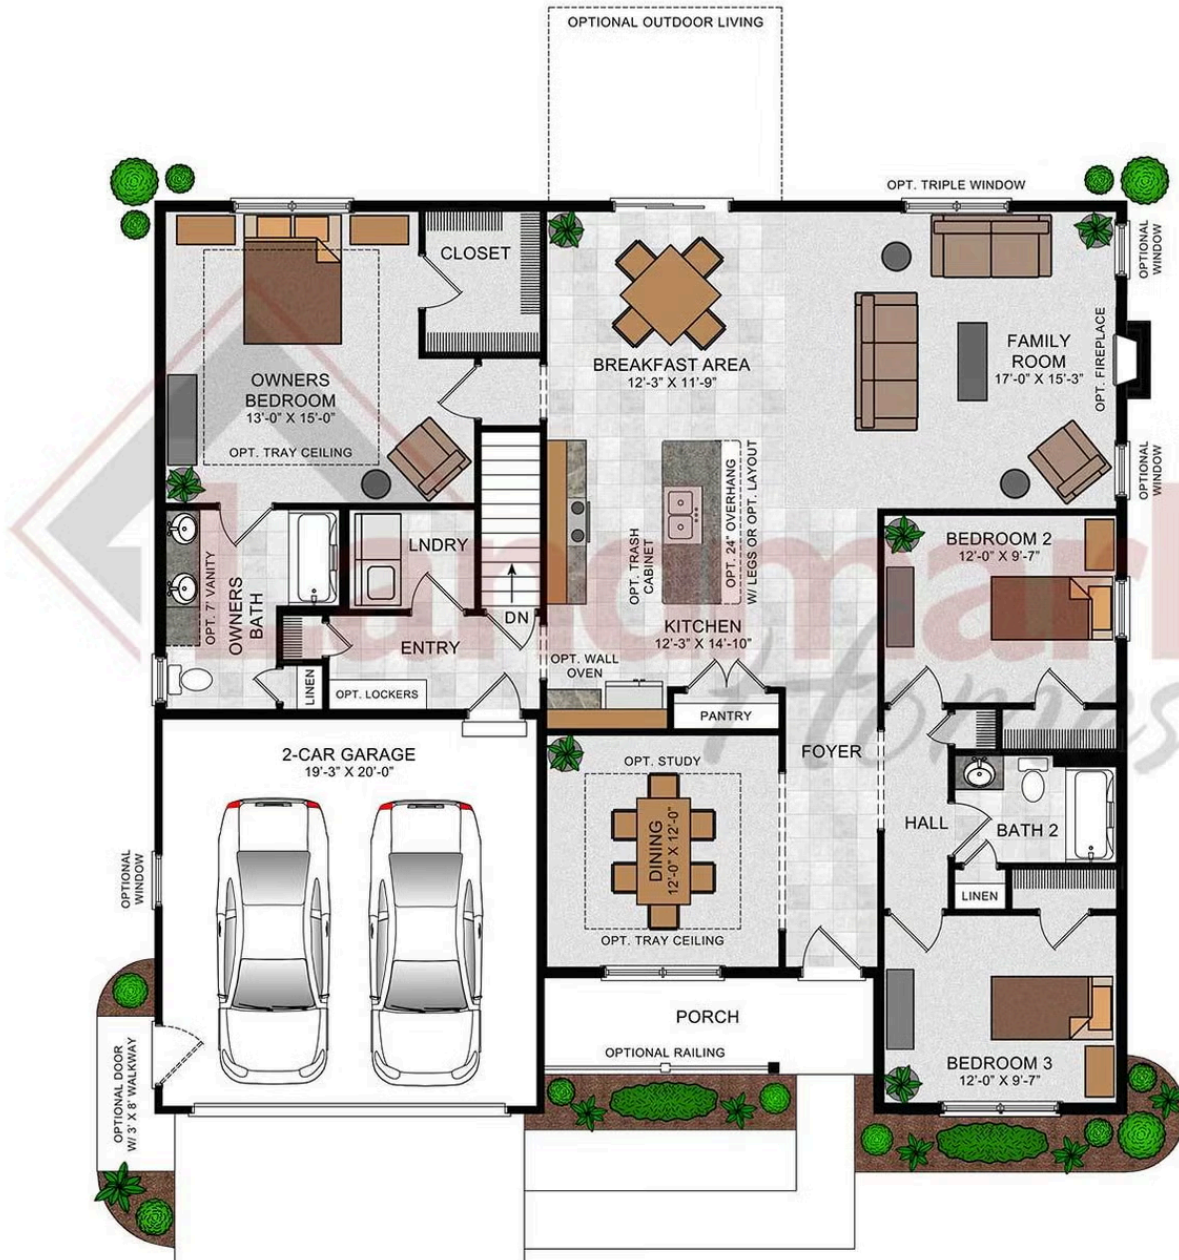

Single Family
Madison

Available in 2 Communities

Call for Price

2 Elevations Available

3 Bedrooms

2 Bathrooms

1,829+ Sq. Ft.

2 Car Garage

Sunny family room (with optional fireplace) is open to the breakfast area, which provides sliding glass door access to the patio, and is also open to the kitchen. Owner's suite with optional tray ceiling includes a spacious closet and private bathroom. Formal dining room at the front of the home offers an elegant touch to the entry with optional tray ceiling, as well as convenient access to the kitchen.

Available Elevations

Upgraded B Transitional

Upgraded A Traditional

Document generated 5/14/26

© 2026 Landmark Builders, Inc. We enforce our intellectual property rights to the fullest extent permitted by applicable law. Elevations and landscaping are artists' conceptions only. Actual construction documents take precedence over artwork. Similar photos shown are for representative purposes only. Details subject to

Single Family Madison

Available in 2 Communities

Madison

© 2022 Landmark Builders, Inc. We enforce our intellectual property rights to the fullest extent permitted by applicable law. Elevations and landscaping are artists' conceptions only. Floor plans may vary depending on elevation selected. Actual construction documents take precedence over artwork.