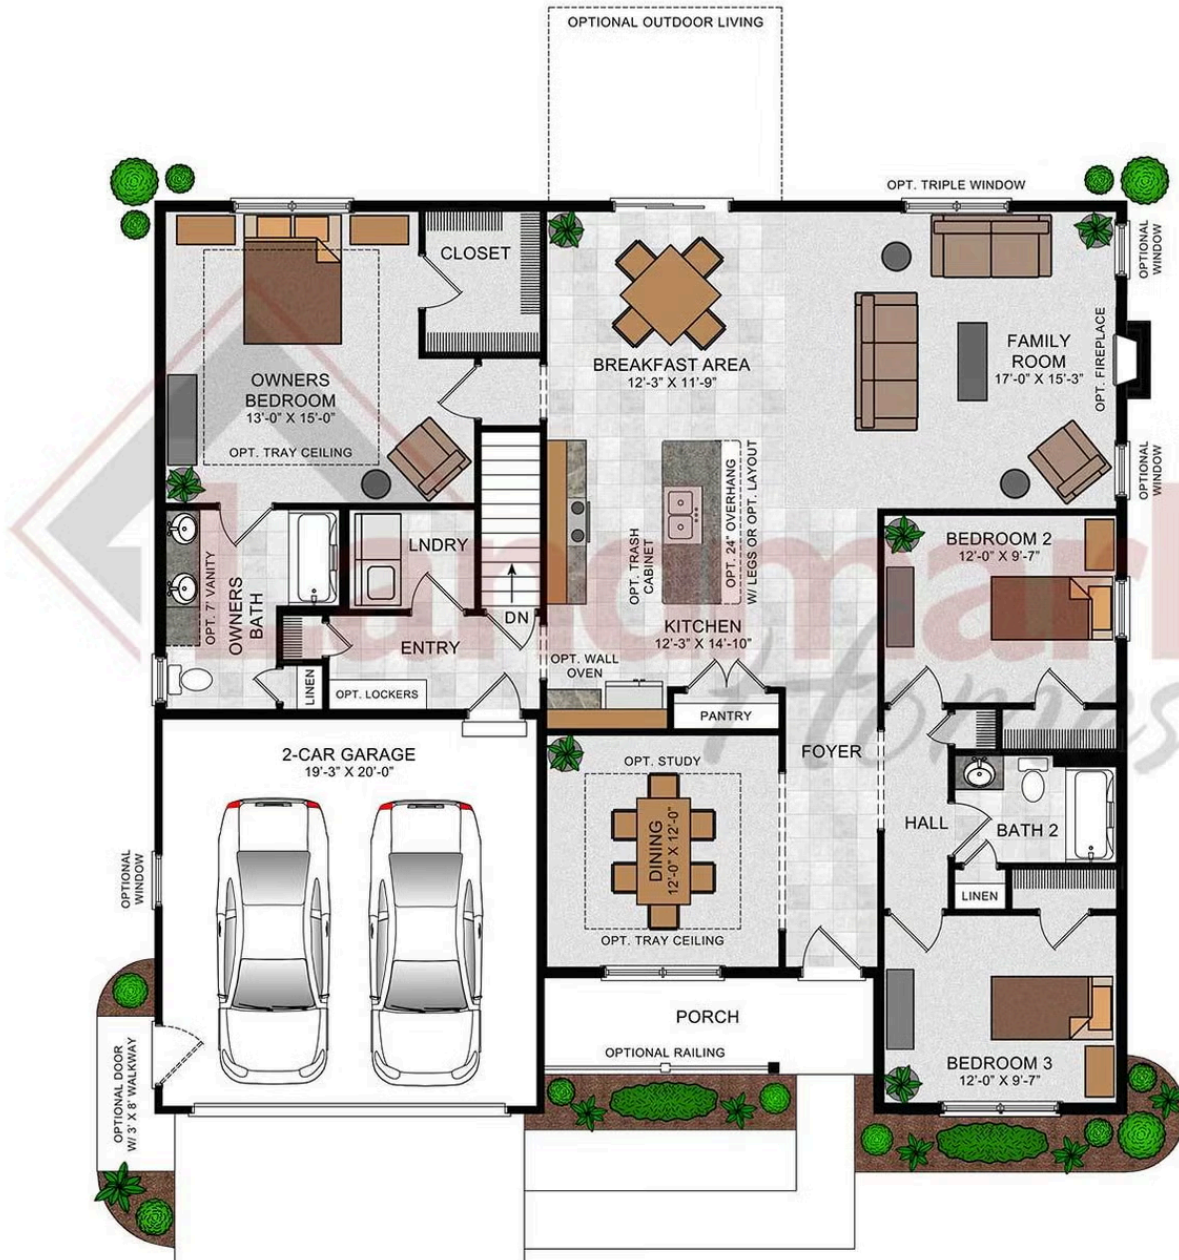

Single Family
Madison

Available in 2 Communities

Call for Price

2 Elevations Available

3 Bedrooms

2 Bathrooms

1,829+ Sq. Ft.

2 Car Garage

Sunny family room (with optional fireplace) is open to the breakfast area, which provides sliding glass door access to the patio, and is also open to the kitchen. Owner's suite with optional tray ceiling includes a spacious closet and private bathroom. Formal dining room at the front of the home offers an elegant touch to the entry with optional tray ceiling, as well as convenient access to the kitchen.

Available Elevations

Upgraded B Transitional

Upgraded A Traditional

Document generated 6/3/26

© 2026 Landmark Builders, Inc. We enforce our intellectual property rights to the fullest extent permitted by applicable law. Elevations and landscaping are artists' conceptions only. Actual construction documents take precedence over artwork. Similar photos shown are for representative purposes only. Details subject to

Single Family Madison

Available in 2 Communities

Madison

© 2022 Landmark Builders, Inc. We enforce our intellectual property rights to the fullest extent permitted by applicable law. Elevations and landscaping are artists' conceptions only. Floor plans may vary depending on elevation selected. Actual construction documents take precedence over artwork.