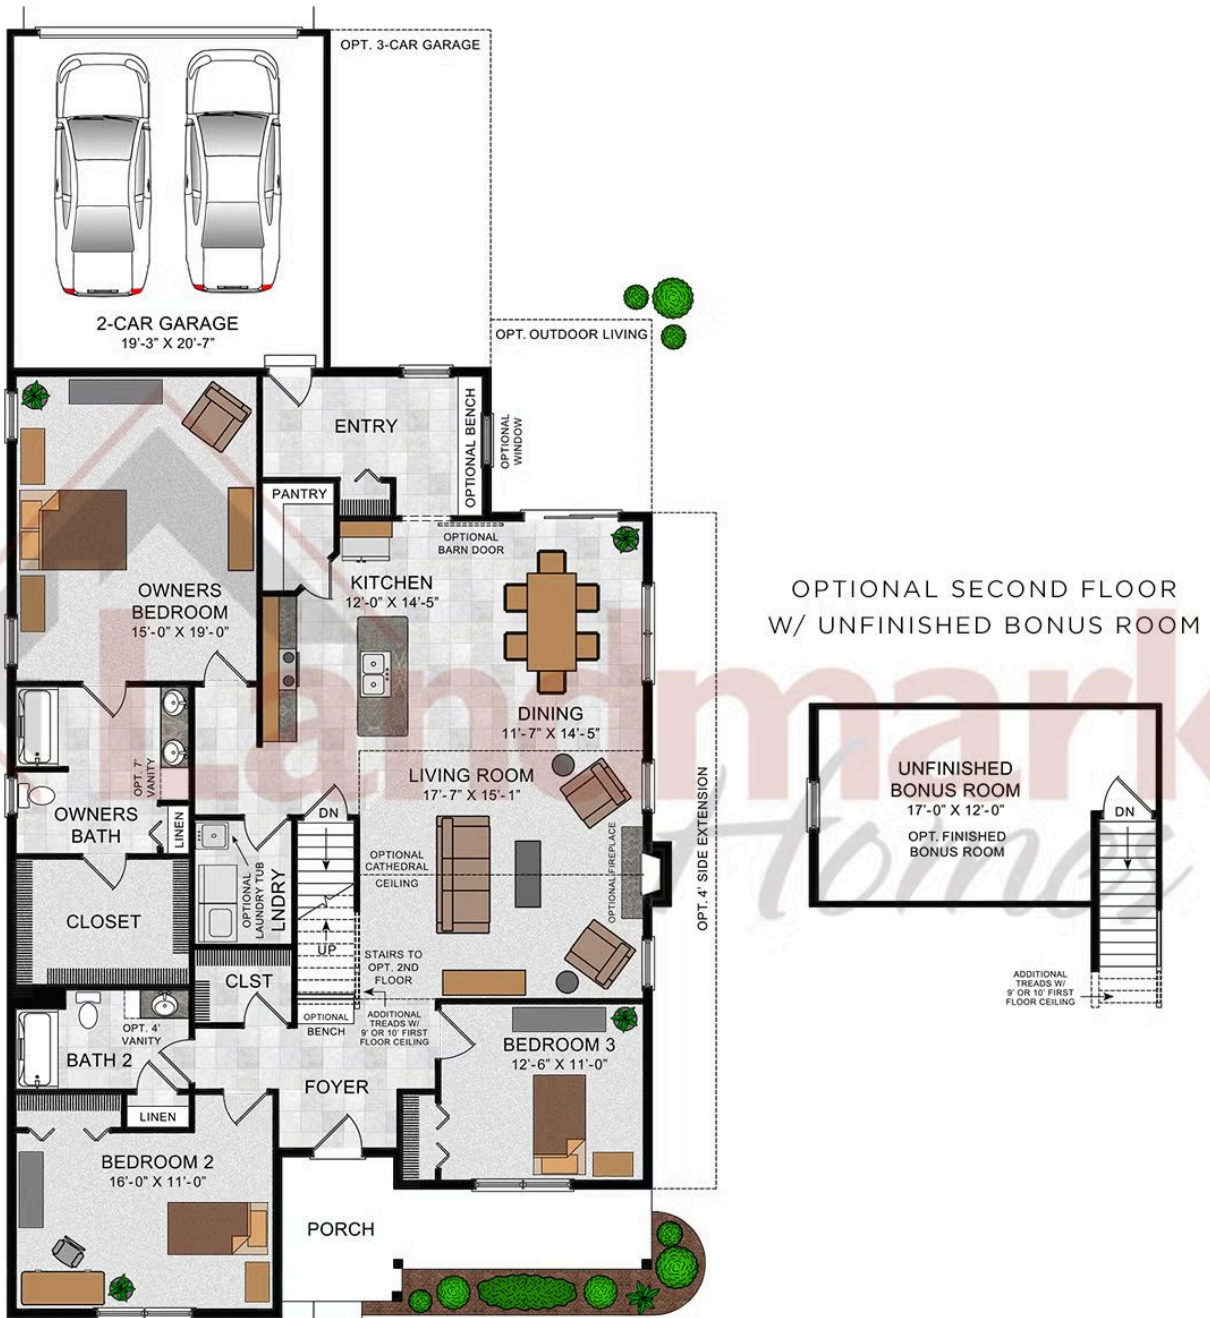

## Call for Price

1 Elevations Available

3 Bedrooms

2 Bathrooms

2,071+ Sq. Ft.

2 Car Garage

This comfortable one-story, 2000+ sq ft home features a front porch, 2-car alley load garage with mudroom entry, side patio or optional outdoor living area, 3 bedrooms and 2 baths. Optional gas fireplace in the living room, plenty of natural light in the dining room, and a convenient owner's suite with an expansive closet, and a private bathroom. Open kitchen with large center island provides easy access to dining room and living room.

### Available Elevations

Upgraded C Trademark

Document generated 6/23/26

© 2026 Landmark Builders, Inc. We enforce our intellectual property rights to the fullest extent permitted by applicable law. Elevations and landscaping are artists' conceptions only. Actual construction documents take precedence over artwork. Similar photos shown are for representative purposes only. Details subject to

© 2021 Landmark Builders, Inc. We enforce our intellectual property rights to the fullest extent permitted by applicable law. Elevations and landscaping are artists' conceptions only. Floor plans may vary depending on elevation selected. Actual construction documents take precedence over artwork.

Single Family