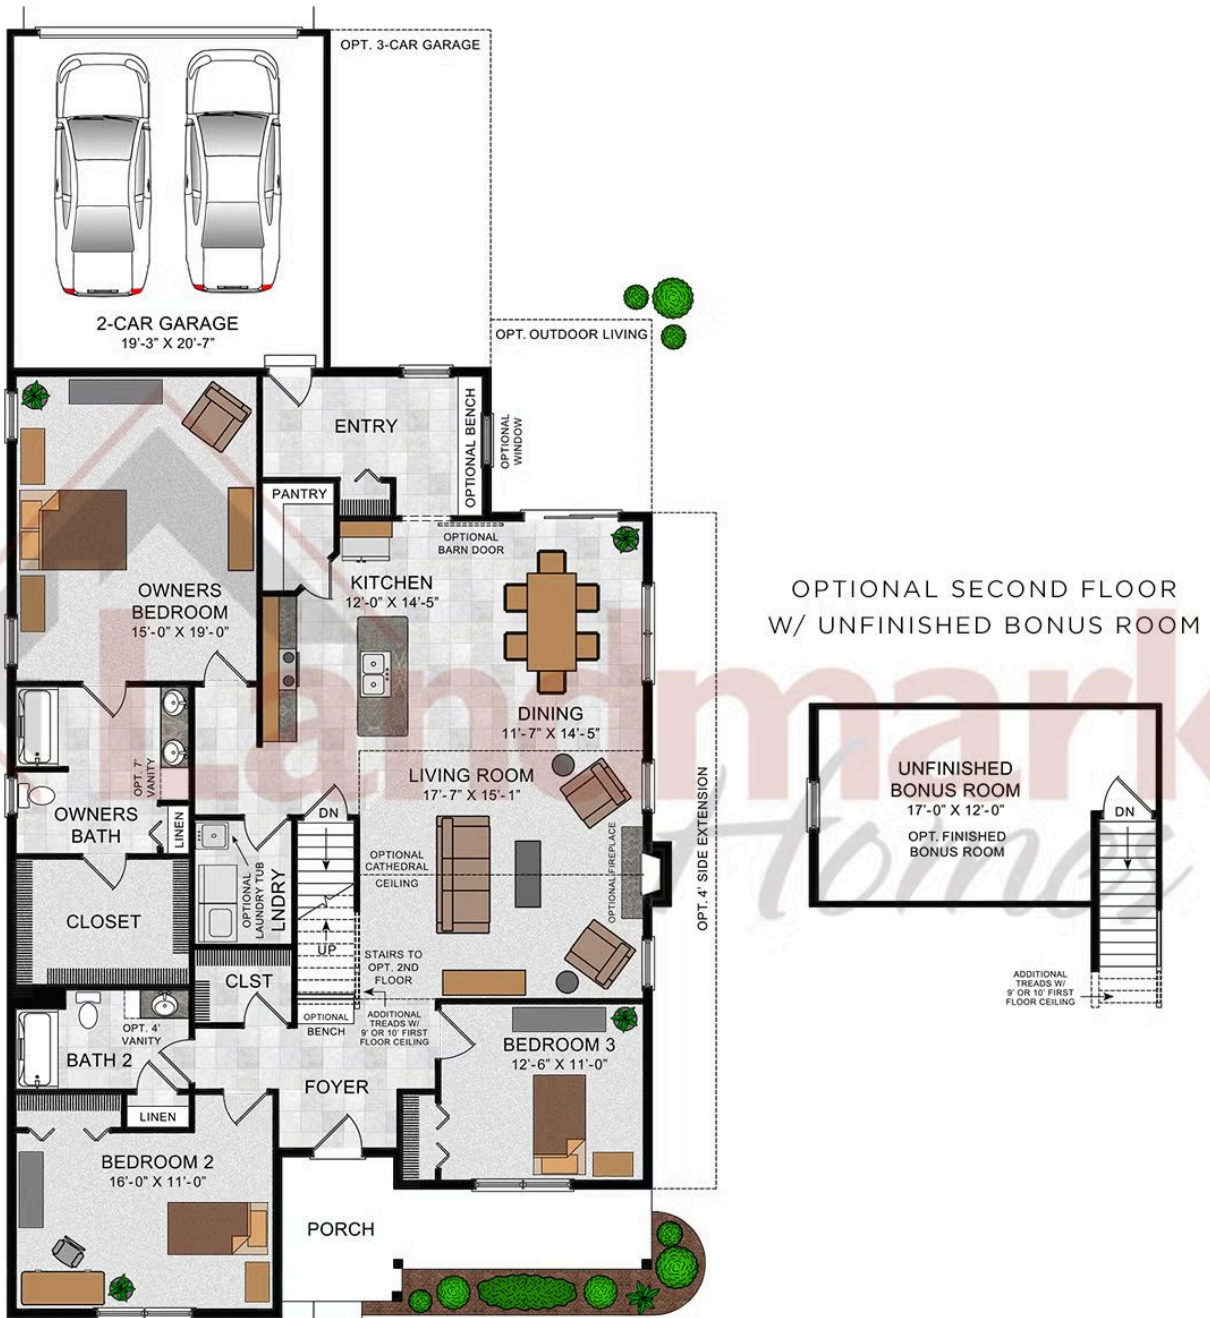

## Call for Price

1 Elevations Available

3 Bedrooms

2 Bathrooms

2,071+ Sq. Ft.

2 Car Garage

This comfortable one-story, 2000+ sq ft home features a front porch, 2-car alley load garage with mudroom entry, side patio or optional outdoor living area, 3 bedrooms and 2 baths. Optional gas fireplace in the living room, plenty of natural light in the dining room, and a convenient owner's suite with an expansive closet, and a private bathroom. Open kitchen with large center island provides easy access to dining room and living room.

### Available Elevations

Upgraded C Trademark

Document generated 5/14/26

© 2026 Landmark Builders, Inc. We enforce our intellectual property rights to the fullest extent permitted by applicable law. Elevations and landscaping are artists' conceptions only. Actual construction documents take precedence over artwork. Similar photos shown are for representative purposes only. Details subject to

© 2021 Landmark Builders, Inc. We enforce our intellectual property rights to the fullest extent permitted by applicable law. Elevations and landscaping are artists' conceptions only. Floor plans may vary depending on elevation selected. Actual construction documents take precedence over artwork.

Single Family